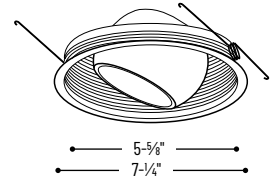

Mounting: Trim includes two "V" torsion springs to mount trim securely to housing. Replacement "V" torsion springs are available (NRA-86). Remove socket from socket plate within housing (if applicable), and mount lamp into gimbal ring. Note: Requires trims clips when used with Non-IC housings (NRA-92)

LABELS AND LISTINGS

cULus Listed for Damp Location when used with compatible housing.

PRODUCT IMAGES & DIMENSIONS

6" Stepped Baffle with Regressed Eyeball

Catalog No. _____

NTM-49 = 6" White Phenolic Baffle with White Regressed Eyeball and White Plastic Ring