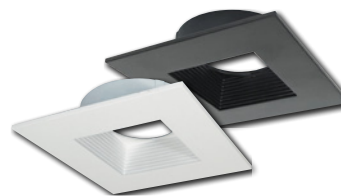

Square Baffle Trim for NM4-RDC