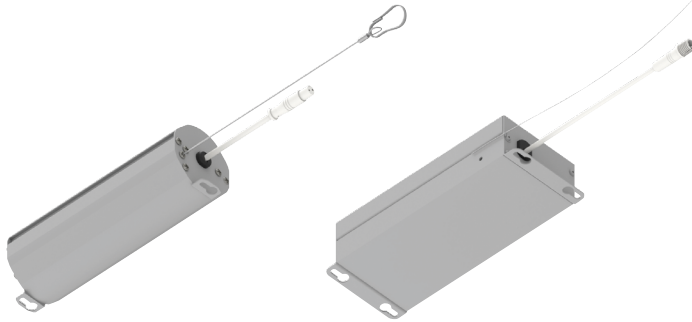

## IOLITE CAN-LESS Specification Grade Downlights No Housing Needed!

Award winning Iolite small aperture LED downlights are now available without any recessed housings. Simply cut the ceiling, wire the junction box and insert the luminaire in the ceiling cavity. IC Air-Tight rated luminaires are available in round or square apertures in a variety of styles and finishes. Available in three aperture sizes and up to 1250 lumens in dedicated color temperatures.

### FEATURES

- No housing required - IC Air-Tight rated
- Easy installation for remodel or new construction applications
- Components ordered a la carte (three part system)
- Three aperture sizes (1", 2" and 4") with a variety of trim types
- Same appearance as standard Iolite trim from below the ceiling
- 900lm to 1250lm LED packages
- 2700K, 3000K, 3500K, 4000K or Comfort Dim at 90+ CRI
- Field changeable optics included with LED modules
- 120V input; Triac or ELV dimming
- 5-year limited warranty
- cULus Listed for Wet Location
- Certified to the requirements of California Title 24 JA8-2022

## Remote Drivers

**NJCB-09**  
1" Remote Driver

**NJCB-12**  
2" & 4" Remote Driver

IOLITE CAN-LESS REMOTE DRIVERS	
PART NUMBER	DESCRIPTION
<a href="#">NJCB-09</a>	9W Driver Box for 1" Iolite Can-less
<a href="#">NJCB-12</a>	12W Driver Box for 2" & 4" Iolite Can-less
Input Voltage: 120VAC Dimming: Triac or ELV Includes 7" quick connect for easy connection to compatible LED module	