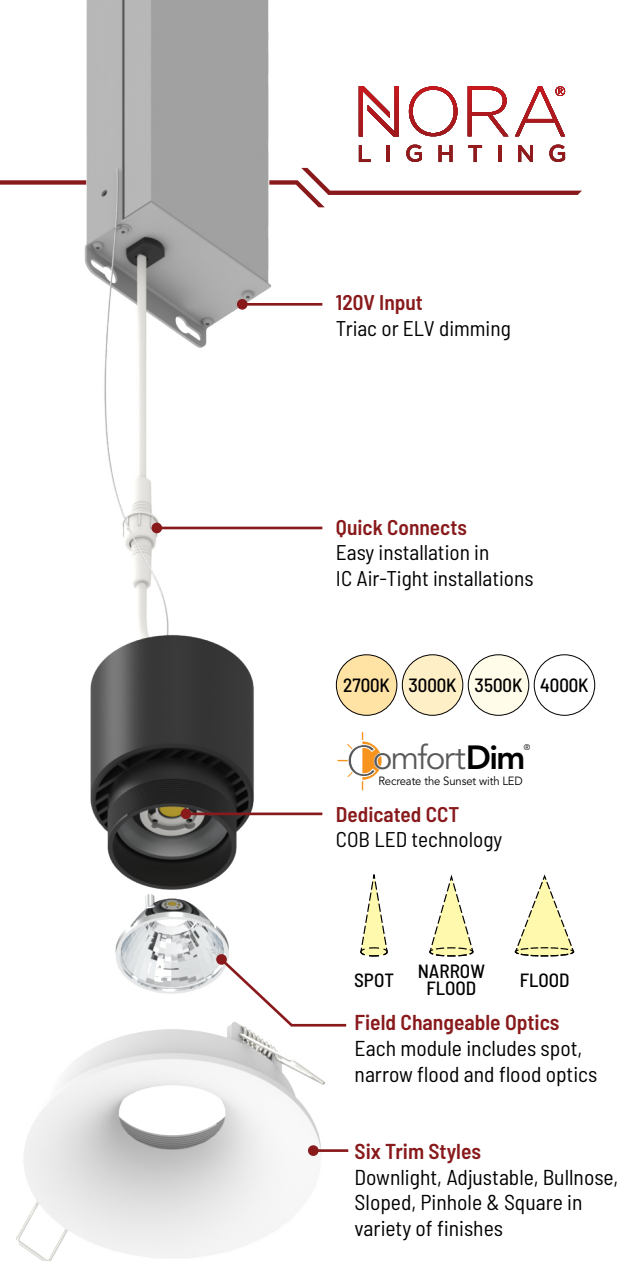

# NEW PRODUCT ANNOUNCEMENT

**NORA**  
LIGHTING

## IOLITE CAN-LESS Specification Grade Downlights No Housing Needed!

Award winning Iolite small aperture LED downlights are now available without any recessed housings. Simply cut the ceiling, wire the junction box and insert the luminaire in the ceiling cavity. IC Air-Tight rated luminaires are available in round or square apertures in a variety of styles and finishes. Available in three aperture sizes and up to 1250 lumens in dedicated color temperatures.

### FEATURES

- No housing required - IC Air-Tight rated
- Easy installation for remodel or new construction applications
- Components ordered a la carte (three part system)
- Three aperture sizes (1", 2" and 4") with a variety of trim types
- Same appearance as standard Iolite trim from below the ceiling
- 900lm to 1250lm LED packages
- 2700K, 3000K, 3500K, 4000K or Comfort Dim at 90+ CRI
- Field changeable optics included with LED modules
- 120V input; Triac or ELV dimming
- 5-year limited warranty
- cULus Listed for Wet Location
- Certified to the requirements of California Title 24 JA8-2022