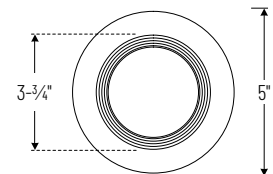

4" AC Onyx LED Retrofit Baffle with Selectable CCT

Finish

NOXAC-432TWWW = White Finish

Optional Accessories

Description

- NOX-4EYELIDW = 4" Round White Eyelid
- NOX-4OR-W = 4" Round White Oversize Ring
- NRA-21ISM = Medium base screw-in socket (included w/ each)
- NRA-212SM = Socket adapter for use with GU24 housings

Example: NOXAC-432TWWW = 4" AC Onyx LED Round Baffle Reflector with Selectable CCT, White Baffle / White Flange