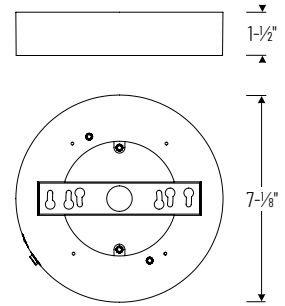

NSEM-6ND

Decorative Enclosure without Emergency Driver for 6" ELO & ELO+
Output: N/A

Type _____

Project _____

Catalog No. _____

Notes _____

PRODUCT DESCRIPTION

Decorative surface mount enclosure used to match the same appearance as an enclosure with an emergency driver.

FEATURES

- Compatible with 6" ELO & ELO+
- Matches the same appearance as enclosure with emergency driver

COMPATIBLE LUMINAIRES

NELOCAC-6RL130W: 6" ELO LED Surface Mount Luminaire, 1080lm / 15W, 80+ CRI

NELOCAC-6RP: 6" ELO+ LED Surface Mount Luminaire, 700lm / 12W, 90+ CRI

PRODUCT IMAGES & DIMENSIONS

NSEM-6NDW

Decorative Enclosure without Emergency Driver

Enclosure without Emergency Driver for 6" ELO & ELO+

Description

NSEM-6NDW = Enclosure without Emergency Driver

Example: **NSEM-6NDW** = Enclosure without Emergency Driver