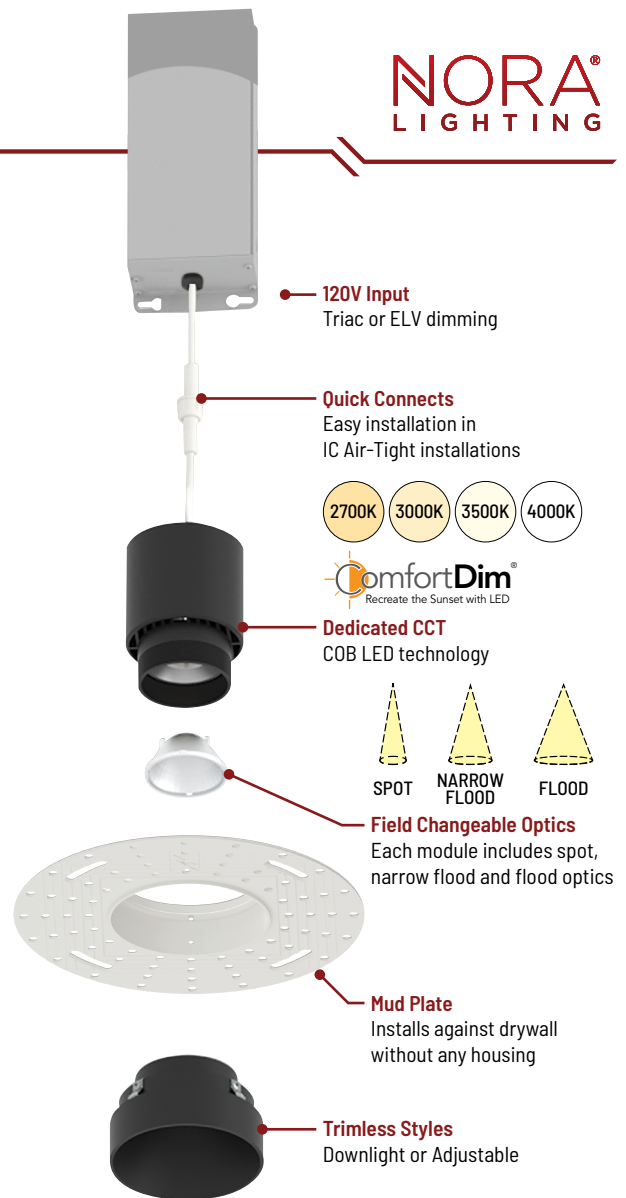

IOLITE CAN-LESS TRIMLESS

4" Specification Grade Downlights No Housing Needed!

Trimless installations have no exposed trim flange and are considered the premium finishing technique. The trimless effect requires the installation of the trimless mud ring after the drywall is installed. A professional drywall finisher floats the ceiling to blend in the mud ring, sands and paints. The reflector is then inserted into the ring and the result is a spectacular, minimalist appearance with no flange.

FEATURES

- No housing required - IC Air-Tight rated
- Easy installation for remodel or new construction applications
- Components ordered a la carte (four part system)
- Same appearance as standard Iolite trim from below the ceiling
- Delivering up to 1100 lumens
- 2700K, 3000K, 3500K, 4000K or Comfort Dim at 90+ CRI
- Field changeable optics included with LED modules
- 120V input; Triac or ELV dimming
- 5-year limited warranty
- cULus Listed for Wet Locations (Adjustable is damp location rated)
- Certified to the requirements of California Title 24 JA8-2025

Remote Driver

NJCB-12
Remote Driver

IOLITE CAN-LESS REMOTE DRIVERS	
PART NUMBER	DESCRIPTION
NJCB-12	12W Driver Box for 4" Iolite Can-less
Input Voltage: 120VAC Dimming: Triac or ELV Includes 16.5" quick connect for easy connection to compatible LED module	

LED Modules

NIOC-24LED
1100lm LED Module

IOLITE CAN-LESS LED MODULES		
PART NUMBER	DESCRIPTION	CCT
NIOC-24LED	1100lm LED Module for 4" Iolite Can-less	927X 2700K 930X 3000K 935X 3500K 940X 4000K 9CDX Comfort Dim
Input Voltage: 36VDC (requires compatible remote driver) Color Rendering Index: 90+ CRI Includes three field changeable optics (optional frosted and TIR available)		