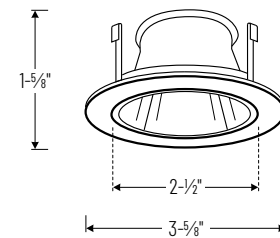

### Product Images and Dimensions

**NL-3312HZW**  
Haze Reflector  
White Trim

**NL-3312CW**  
Specular Clear Refl.  
White Trim

**NL-3312WW**  
Specular White Refl.  
White Trim

**NL-3312NN**  
Natural Metal Refl.  
Natural Metal Trim