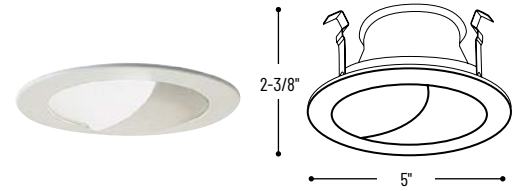

Type

Project

Catalog No.

Notes

FEATURES

Trim: Precision spun 0.050 aluminum high grade specular reflector with half moon. Gimbal ring allows lamp to be mounted on top of the trim and adjustable up to 35°. Trim ring available in metal, may also be used with custom combination of plastic or metal ring finishes.

Mounting: Trim includes three trim clips that securely mounts inside the housing.

COMPATIBLE LAMP / HOUSINGS

Low Voltage:

20W MR16 max. (NL-401QAT/20; NLIC-401QSAT/20; NLR-404QAT/20; NLR-405AT/20; NLIC-402SAT/20; NL-402S/20; NLR-403S/20)
37W MR16 max. (NL-401QAT/37; NLIC-401QSAT/37; NLR-404QAT/37; NLR-405AT/37; NLIC-402QSAT/37; NL-402S/37; NLR-403S/37)

50W MR16 max. (NLIC-401AT/1EL; NLIC-401AT/2EL; NLIC-401QSAT; NL-401AT/1EL; NL-401AT/2EL; NL-401QAT; NLR-404AT/1EL; NLR-404AT/2EL; NLR-404QAT; NLR-405AT; NLIC-402AT/1EL; NLIC-402QSAT; NL-402S/1EL; NL-402S; NLR-403S/1EL; NLR-403S)

75W MR16 max. (NL-401/75/1EL; NL-401/75/2EL; NL-401/75; NLR-404/75/1EL; NLR-404/75/2EL; NLR-404/75)

Line Voltage:

20W MR16 max. (NSEIC-407AT/20; NSERIC-407AT/20)

25W MR16 max. (NFBIC-401AT/25A)

50W MR16 GU10 max. (NSL-401AT/10; NSLIC-401AT/10; NSLR-404AT/10)

IMPORTANT: DO NOT USE GLASS LENS WHEN ALREADY USING LAMP W/ GLASS COVER

LISTING

cULus Listed for Damp Locations when used with compatible housing

PRODUCT IMAGES AND DIMENSIONS

Compatible Housings

Catalog No.

Low Voltage

NLIC-401QSAT/20 = ICAT New Construction / 120V Magnetic / 20W

NLIC-401QSAT/37 = ICAT New Construction / 120V Magnetic / 37W

NLIC-401QSAT = ICAT New Construction / 120V Magnetic / 50W

NLIC-401AT/1EL = ICAT New Construction / 120V Electronic / 50W

NLIC-401AT/2EL = ICAT New Construction / 120V Electronic / 50W

NL-401QAT/20 = Non-IC AT New Construction / 120V Magnetic / 20W

NL-401QAT/37 = Non-IC AT New Construction / 120V Magnetic / 37W

NL-401QAT = Non-IC AT New Construction / 120V Magnetic / 50W

NL-401/75 = Non-IC New Const. / 120V Magnetic / 75W

NL-401AT/1EL = Non-IC AT New Construction / 120V Electronic / 50W

NL-401AT/2EL = Non-IC AT New Construction / 277V Electronic / 50W

NL-401/75/1EL = Non-IC New Construction / 120V Electronic / 75W

NL-401/75/2EL = Non-IC New Construction / 277V Electronic / 75W

NLIC-402QSAT/20 = ICAT Shallow New Construction / 120V Magnetic / 20W

NLIC-402QSAT/37 = ICAT Shallow New Construction / 120V Magnetic / 37W

NLIC-402QSAT = ICAT Shallow New Construction / 120V Magnetic / 50W

NLIC-402AT/1EL = ICAT Shallow New Construction / 120V Electronic / 50W

NL-402S/20 = Non-IC Shallow New Construction / 120V Magnetic / 20W

NL-402S/37 = Non-IC Shallow New Construction / 120V Magnetic / 37W

NL-402S = Non-IC Shallow New Construction / 120V Magnetic / 50W

NL-402S/1EL = Non-IC Shallow New Construction / 120V Electronic / 50W

NLR-403S/20 = Non-IC Shallow Remodel / 120V Magnetic / 20W

NLR-403S/37 = Non-IC Shallow Remodel / 120V Magnetic / 37W

NLR-403S = Non-IC Shallow Remodel / 120V Magnetic / 50W

NLR-403S/1EL = Non-IC Shallow Remodel / 120V Electronic / 50W

NLR-404QAT/20 = Non-IC AT Remodel / 120V Magnetic / 20W

NLR-404QAT/37 = Non-IC AT Remodel / 120V Magnetic / 37W

NLR-404QAT = Non-IC AT Remodel / 120V Magnetic / 50W

NLR-404/75 = Non-IC Remodel / 120V Magnetic / 75W

NLR-404AT/1EL = Non-IC AT Remodel / 120V Electronic / 50W

NLR-404AT/2EL = Non-IC AT Remodel / 277V Electronic / 50W

NLR-404/75/1EL = Non-IC Remodel / 120V Electronic / 75W

NLR-404/75/2EL = Non-IC Remodel / 277V Electronic / 75W

NLR-405AT/20 = Non-IC AT Remodel / No Transformer / 20W

NLR-405AT/37 = Non-IC AT Remodel / No Transformer / 37W

NLR-405AT = Non-IC AT Remodel / No Transformer / 50W

Line Voltage

NSEIC-407AT/20 = ICAT LED New Construction / 20W

NSERIC-407AT/20 = ICAT LED Remodel / 20W

NFBIC-401AT/25A = Fire Rated IC Air-Tight New Construction / 25W

NSLIC-401AT/10 = ICAT New Construction / 50W

NSL-401AT/10 = Non-IC Air-Tight New Construction / 50W

NSLR-404AT/10 = Non-IC Air-Tight Remodel / 50W

4" Adjustable Wall Wash with Specular Reflector

Catalog No.

NL-450 = 4" White Adjustable Wall Wash with Specular White Reflector and White Ring

Example: **NL-450** = 4" White Adjustable Wall Wash with Specular White Reflector and White Ring