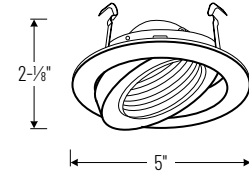

### Product Dimensions

**NL-463WW**  
White Baffle  
White Trim