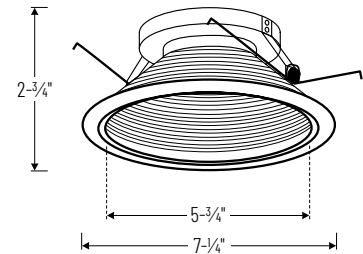

NL-610 / NL-611

6" Adjustable Stepped Baffle w/ White Plastic Ring

Type _____

Project _____

Catalog No. _____

Notes _____

FEATURES

Trim: Precision spun 0.040 aluminum baffle with deep grooves to reduce aperture glare. Non-reflective painted finishes. Gimbal ring allows lamp to be mounted on top of the trim and adjustable up to 35°. Separate plastic ring may be changed to be used with custom combination of ring finishes.

Mounting: Trim includes two "V" torsion springs to mount trim securely to housing. Replacement "V" torsion springs are available (NRA-86).

COMPATIBLE LAMP / HOUSINGS

Low Voltage:

50W 12V MR16 max. (NLIC-601 Series; NL-601 Series; NLR-604 Series)
75W 12V MR16 max. (NL-601/75 Series; NLR-604/75 Series)

Retrofit Kits:

50W 120V MR16 GU10 max. (NRA-34/10)

50W 12V MR16 max. (NLK-2600)

See individual housing specification sheets for more information.

LABELS AND LISTINGS

cULus Listed for Damp Location when used with compatible housing

PRODUCT IMAGES & DIMENSIONS

Compatible Housings

Catalog No. _____

Low Voltage

- NL-610 = Non-IC New Construction / 120V Magnetic / 50W max.
- NL-601/1EL = Non-IC New Construction / 120V Electronic / 50W max.
- NL-601/2EL = Non-IC New Construction / 277V Electronic / 50W max.
- NL-601/75/1EL = Non-IC New Construction / 120V Electronic / 75W max.
- NL-601/75/2EL = Non-IC New Construction / 277V Electronic / 75W max.
- NLIC-601QAT = ICAT New Construction / 120V Magnetic / 50W max.
- NLR-604/1EL = Non-IC Remodel / 120V Electronic / 50W max.
- NLR-604/2EL = Non-IC Remodel / 277V Electronic / 50W max.
- NLR-604/75Q = Non-IC Remodel / 120V Magnetic / 75W max.
- NLR-604/75/1EL = Non-IC Remodel / 120V Electronic / 75W max.
- NLR-604/75/2EL = Non-IC Remodel / 277V Electronic / 75W max.

Low Voltage Retrofit Kits

NLK-2600 = Non-IC / 120V Magnetic

Line Voltage Retrofit Kit

NRA-34/10 = Non-IC / Without Lamp

6" Adjustable Stepped Baffle w/ White Plastic Ring

Catalog No. _____

NL-610W = 6" White Adjustable Stepped Baffle with White Plastic Ring

Example: NL-610W = 6" White Adjustable Stepped Baffle with White Plastic Ring