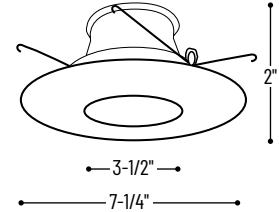

NL-644

6" Designer Reflector with White Metal Ring

Type _____

Project _____

Catalog No. _____

Notes _____

FEATURES

Trim: Metal trim with 3-1/2" precision spun 0.050 aluminum high grade reflector. Gimbal ring allows lamp to be mounted on top of the trim and adjustable up to 35°.

Mounting: Trim includes two "V" torsion springs to mount trim securely to housing. Replacement "V" torsion springs are available (NRA-86).

COMPATIBLE LAMP / HOUSINGS

Low Voltage:

20W-50W 12V MR16 (NLIC-601 Series; NL-601 Series; NLR-604 Series)
20W-75W 12V MR16 (NL-601/75 Series; NLR-604/75 Series)

Retrofit Kits:

50W 120V MR16 GU10 Max. (NRA-34/10)

20W-50W 12V MR16 (NLK-2600)

See individual housing specification sheets for more information.

LABELS AND LISTINGS

cULus Listed for Damp Location when used with compatible housing

PRODUCT IMAGES & DIMENSIONS

Compatible Housings

Catalog No. _____

Low Voltage

- NL-6010 = Non-IC New Construction / 120V Magnetic / 20W-50W max
- NL-601/1EL = Non-IC New Construction / 120V Electronic / 3W-50W max
- NL-601/2EL = Non-IC New Construction / 277V Electronic / 20W-50W max
- NL-601/750 = Non-IC New Construction / 120V Magnetic / 20W-75W max
- NL-601/75/1EL = Non-IC New Construction / 120V Electronic / 20W-75W max
- NL-601/75/2EL = Non-IC New Construction / 277V Electronic / 20W-75W max
- NLIC-6010AT = ICAT New Construction / 120V Magnetic / 20W-50W max
- NLIC-601/1EL = ICAT New Construction / 120V Electronic / 3W-50W max
- NLIC-601/2EL = ICAT New Construction / 277V Electronic / 20W-50W max
- NLR-604/1EL = Non-IC Remodel / 120V Electronic / 3W-50W max
- NLR-604/2EL = Non-IC Remodel / 277V Electronic / 20W-50W max
- NLR-604/750 = Non-IC Remodel / 120V Magnetic / 20W-75W max
- NLR-604/75/1EL = Non-IC Remodel / 120V Electronic / 20W-75W max
- NLR-604/75/2EL = Non-IC Remodel / 277V Electronic / 20W-75W max

Low Voltage Retrofit Kits

NLK-2600 = Non-IC / 120V Magnetic

Line Voltage Retrofit Kit

NRA-34/10 = Non-IC / Without Lamp

6" Designer Reflector with White Metal Ring

Catalog No. _____

NL-644 = 6" Specular Clear Designer Reflector with White Metal Ring

Example: NL-644 = 6" Specular Clear Designer Reflector with White Metal Ring