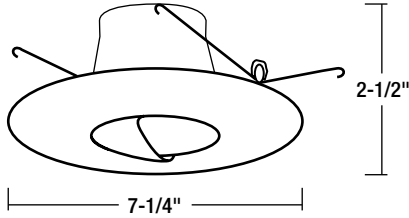

NL-650
Adjustable Wall Wash with Specular Reflector

Type
Project
Catalog No.
Lamp/Wattage

TRIM DIMENSIONS

Trim OD: 7-1/4"
 Height: 2-1/2"

FEATURES

Trim
 Precision spun 0.050 aluminum high grade specular reflector with half moon. Gimbal ring allows lamp to be mounted on top of the trim and adjustable up to 35°.