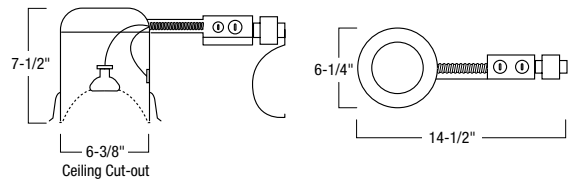

NL-690
Adjustable Drop Gimbal

Type
Project
Catalog No.
Lamp/Wattage

TRIM DIMENSIONS

Trim OD: 7-1/8"

FEATURES

Trim
 Metal trim with adjustable drop gimbal can be rotated 360° horizontally and 75° vertically.

HOUSING DIMENSIONS

NL-601 SERIES

NLIC-601 SERIES

NLR-604 SERIES

Compatible Housings

LOW VOLTAGE		
Item Number	Installation Type	Dimensions
NL-601Q	Non-IC New Construction - 120V Magnetic	W: 7-1/2" L: 12-1/2" H: 7-1/2"
NL-601/277Q	Non-IC New Construction - 277V Magnetic	W: 7-1/2" L: 12-1/2" H: 7-1/2"
NL-601/1EL	Non-IC New Construction - 120V Electronic	W: 7-1/2" L: 12-1/2" H: 7-1/2"
NL-601/2EL	Non-IC New Construction - 277V Electronic	W: 7-1/2" L: 12-1/2" H: 7-1/2"
NL-601/75Q	Non-IC New Construction - 120V Magnetic	W: 7-1/2" L: 12-1/2" H: 7-1/2"
NL-601/277/75Q	Non-IC New Construction - 277V Magnetic	W: 7-1/2" L: 12-1/2" H: 7-1/2"
NL-601/75/1EL	Non-IC New Construction - 120V Electronic	W: 7-1/2" L: 12-1/2" H: 7-1/2"
NL-601/75/2EL	Non-IC New Construction - 277V Electronic	W: 7-1/2" L: 12-1/2" H: 7-1/2"
NLIC-601QAT	IC Air-Tight New Construction - 120V Mag.	W: 9-1/2" L: 13-1/8" H: 7-3/4"
NLIC-601/1EL	IC Air-Tight New Construction - 120V Elec.	W: 9-1/2" L: 13-1/8" H: 7-3/4"
NLIC-601/2EL	IC Air-Tight New Construction - 277V Elec.	W: 9-1/2" L: 13-1/8" H: 7-3/4"
NLR-604Q	Non-IC Remodel Housing - 120V Magnetic	W: 6-1/4" L: 14-1/2" H: 7-1/2"
NLR-604/277Q	Non-IC Remodel Housing - 277V Magnetic	W: 6-1/4" L: 14-1/2" H: 7-1/2"
NLR-604/1EL	Non-IC Remodel Housing - 120V Electronic	W: 6-1/4" L: 14-1/2" H: 7-1/2"
NLR-604/2EL	Non-IC Remodel Housing - 277V Electronic	W: 6-1/4" L: 14-1/2" H: 7-1/2"
NLR-604/75Q	Non-IC Remodel Housing - 120V Magnetic	W: 6-1/4" L: 14-1/2" H: 7-1/2"
NLR-604/277/75Q	Non-IC Remodel Housing - 277V Magnetic	W: 6-1/4" L: 14-1/2" H: 7-1/2"
NLR-604/75/1EL	Non-IC Remodel Housing - 120V Electronic	W: 6-1/4" L: 14-1/2" H: 7-1/2"
NLR-604/75/2EL	Non-IC Remodel Housing - 277V Electronic	W: 6-1/4" L: 14-1/2" H: 7-1/2"