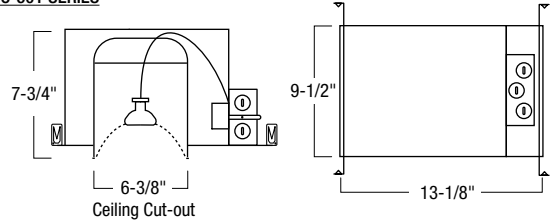

NL-690
Adjustable Drop Gimbal

Type
Project
Catalog No.
Lamp/Wattage

TRIM DIMENSIONS

Trim OD: 7-1/8"

FEATURES

Trim
 Metal trim with adjustable drop gimbal can be rotated 360° horizontally and 75° vertically.

HOUSING DIMENSIONS

NL-601 SERIES

NLIC-601 SERIES

NLR-604 SERIES

Compatible Housings

LOW VOLTAGE		
Item Number	Installation Type	Dimensions
NL-601Q	Non-IC New Construction - 120V Magnetic	W: 7-1/2" L: 12-1/2" H: 7-1/2"
NL-601/277Q	Non-IC New Construction - 277V Magnetic	W: 7-1/2" L: 12-1/2" H: 7-1/2"
NL-601/1EL	Non-IC New Construction - 120V Electronic	W: 7-1/2" L: 12-1/2" H: 7-1/2"
NL-601/2EL	Non-IC New Construction - 277V Electronic	W: 7-1/2" L: 12-1/2" H: 7-1/2"
NL-601/75Q	Non-IC New Construction - 120V Magnetic	W: 7-1/2" L: 12-1/2" H: 7-1/2"
NL-601/277/75Q	Non-IC New Construction - 277V Magnetic	W: 7-1/2" L: 12-1/2" H: 7-1/2"
NL-601/75/1EL	Non-IC New Construction - 120V Electronic	W: 7-1/2" L: 12-1/2" H: 7-1/2"
NL-601/75/2EL	Non-IC New Construction - 277V Electronic	W: 7-1/2" L: 12-1/2" H: 7-1/2"
NLIC-601QAT	IC Air-Tight New Construction - 120V Mag.	W: 9-1/2" L: 13-1/8" H: 7-3/4"
NLIC-601/1EL	IC Air-Tight New Construction - 120V Elec.	W: 9-1/2" L: 13-1/8" H: 7-3/4"
NLIC-601/2EL	IC Air-Tight New Construction - 277V Elec.	W: 9-1/2" L: 13-1/8" H: 7-3/4"
NLR-604Q	Non-IC Remodel Housing - 120V Magnetic	W: 6-1/4" L: 14-1/2" H: 7-1/2"
NLR-604/277Q	Non-IC Remodel Housing - 277V Magnetic	W: 6-1/4" L: 14-1/2" H: 7-1/2"
NLR-604/1EL	Non-IC Remodel Housing - 120V Electronic	W: 6-1/4" L: 14-1/2" H: 7-1/2"
NLR-604/2EL	Non-IC Remodel Housing - 277V Electronic	W: 6-1/4" L: 14-1/2" H: 7-1/2"
NLR-604/75Q	Non-IC Remodel Housing - 120V Magnetic	W: 6-1/4" L: 14-1/2" H: 7-1/2"
NLR-604/277/75Q	Non-IC Remodel Housing - 277V Magnetic	W: 6-1/4" L: 14-1/2" H: 7-1/2"
NLR-604/75/1EL	Non-IC Remodel Housing - 120V Electronic	W: 6-1/4" L: 14-1/2" H: 7-1/2"
NLR-604/75/2EL	Non-IC Remodel Housing - 277V Electronic	W: 6-1/4" L: 14-1/2" H: 7-1/2"