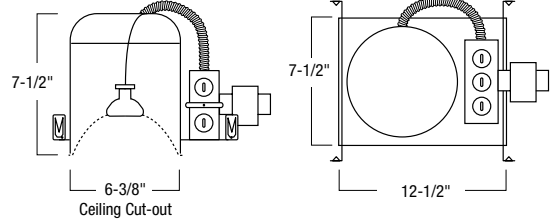

HOUSING DIMENSIONS

NL-601 SERIES