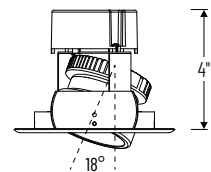

4" Onyx Round Adjustable Retrofit

Lumens / Wattage / Color Temperature

NOX-43427WW = 611lm / 10.5W / 2700K

NOX-43430WW = 700lm / 10.5W / 3000K (Discontinued, direct replacement: [NOXAC-4RGTWWW](#))

NOX-43440WW = 639lm / 10.5W / 4000K

Example: **NOX-43440WW** = 4" Onyx Adjustable, 700lm / 10.5W LED, 4000K, White Finish

Optional Accessories

Description

NOX-40R-W = 4" Round Oversize Ring, White

NRA-211SM = Medium base screw-in socket (included w/ ea)

NRA-212SM = Socket adapter for use with GU24 housings