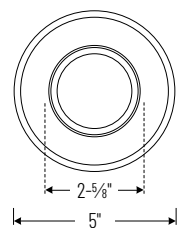

4" Onyx Round Adjustable Retrofit

Lumens / Wattage / Color Temperature

NOX-43427WW = 611lm / 10.5W / 2700K

NOX-43430WW = 700lm / 10.5W / 3000K (Discontinued, direct replacement: [NOXAC-4RGTWWW](#))

NOX-43440WW = 639lm / 10.5W / 4000K

Example: **NOX-43440WW** = 4" Onyx Adjustable, 700lm / 10.5W LED, 4000K, White Finish

Optional Accessories

Description

NOX-40R-W = 4" Round Oversize Ring, White

NRA-211SM = Medium base screw-in socket (included w/ ea)

NRA-212SM = Socket adapter for use with GU24 housings