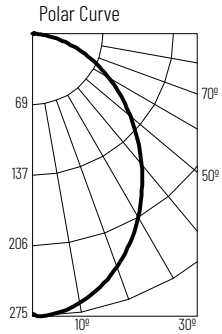

Test Number: NTR11271
 Part Number: NOX-43440WW
 Lumens: 639lm
 Wattage: 10.6W
 Efficacy: 61lpw
 CCT / CRI: 4000K / 90 CRI
 Spacing Criteria (0°-180°): 1.14
 Spacing Criteria (90°-270°): 1.14

Illuminance at a Distance