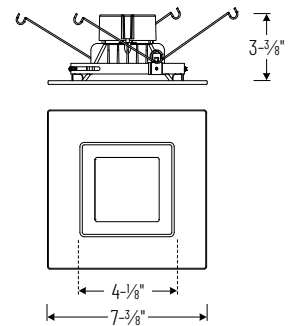

Type

Project

Catalog No.

Notes

Performance Data

Part Number	(blank) Lumens	/12 Lumens	CCT
NOX-63627WW	779lm	1269lm	2700K
NOX-63630WW	-	-	3000K
NOX-63640WW	850lm	-	4000K

PRODUCT IMAGES AND DIMENSIONS

6" Onyx Square LED Retrofit Reflector