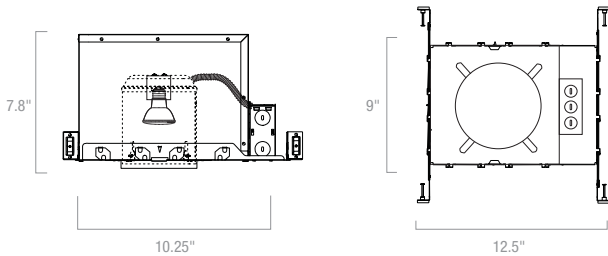

Incandescent Fire Rated Housings

INCANDESCENT Fire Box Housing

MODEL NUMBER	DESCRIPTION
4" NFBIC-4INC	4" Line Voltage 2-Hour Fire Rated IC/Non-IC Air-Tight Housing 35W PAR20 Max. (Varies with trim)
5" NFBIC-5INC	5" Line Voltage 2-Hour Fire Rated IC/Non-IC Air-Tight Housing 75W PAR30 Max. (Varies with trim)
6" NFBIC-6INC	6" Line Voltage 2-Hour Fire Rated IC/Non-IC Air-Tight Housing 75W PAR30, 90W PAR38 Max. (Varies with trim)

4" TRIMS for Incandescent Fire Box

MODEL #	DESCRIPTION
NS-12	4" Surface Adjustable Gimbal Ring BZ, CO, N, W
NS-18	4" Eyeball Trim B, BZ, CO, N, (W)
NS-19	4" Eyeball Trim C, G
NS-40	4" Stepped Baffle, Metal Ring BZBZ, C, CO, G, N, (W)
NS-40A	4" White Adjust Stepped Baffle, Metal Ring
NS-41	4" Black Stepped Baffle, Metal Ring Ring: B, C, G, N, (W)
NS-41A	4" Black Adjustable Stepped Baffle, White Metal Ring
NS-42	4" Specular Gold Reflector, Metal Ring Ring: G, (W)
NS-42A	4" Adjustable Specular Gold Reflector, White Metal Ring
NS-43	4" Specular Black Reflector, Metal Ring Ring: B, (W)
NS-43A	4" Adjust Specular Black Reflector, White Metal Ring
NS-44	4" Specular Clear Reflector, Metal Ring Ring: C, N, (W)
NS-44A	4" Adjustable Specular Clear Reflector, White Metal Ring
NS-44HZ	4" Specular Haze Reflector, White Metal Ring
NS-46	4" Specular White Reflector, White Metal Ring
NS-46A	4" Adjustable Specular White Reflector, White Metal Ring
NS-4910	4" Square Trim with Stepped Baffle B, BZ, CO, N, W
NS-4912	4" Square Trim with Surface Gimbal BZ, CO, N, W
NS-4914	4" Square Trim with Round Reflector BB, BW, BZBZ, CB, CC, CG, COCO, CW, GW, HZW, NN, WW
NS-52	4" Natural Metal Refl., Natural Metal Ring
NS-53	4" Copper Reflector, Copper Ring
NS-53BZ	4" Bronze Reflector, Bronze Ring
NS-76	4" Air-Tight Baffle Lensless Shower, Flange B (W Flange), BZ, CO, N, W

5" TRIMS for Incandescent Fire Box

MODEL #	DESCRIPTION
NT-5000	Splay Trim, Self Flange BZ, CO, N, W
NT-5001	Baffle Splay, Self Flange (MW 50W Max) B, BZ, CO, N, W, MW
NT-5002	Shallow Airtight Cone Reflector with Ring B, BZ, C, CO, G, HZ, N, W
NT-5010	Baffle Splay with Ring B, BZ, CO, N, W
NT-5012	Deep Phenolic Baffle with Ring B, BZ, CO, N, W
NT-5014	Airtight Cone Reflector with Ring B, BZ, C, CO, G, HZ, N, W
NT-5020	Specular Reflector with Ring B, C, G, W
NT-5021	Cone Reflector with Metal Ring B, BZ, C, CO, G, HZ, N, W
NT-5030	Open Trim B, BZ, CO, N, W
NT-5048	Metal Baffle with Regressed Eyeball, Ring B, N, W
NT-5060	PAR30 Adjustable Gimbal Ring B, BZ, CO, N, W
NT-5061	Baffle with Regressed Adjustable Gimbal, Metal Flange B, BZ, CO, N, W
NT-5070	PAR30 Eyeball Trim B, BZ, CO, N, W
NT-5071	PAR20 Eyeball Trim B, BZ, CO, N, W
NTM-513	Airtight Baffle Cone, Self Flange (MW 50W Max) B, W, MW
NTM-526	Airtight Cone Baffle Lensless Shower Trim B, BZ, CO, N, W

6" TRIMS for Incandescent Fire Box