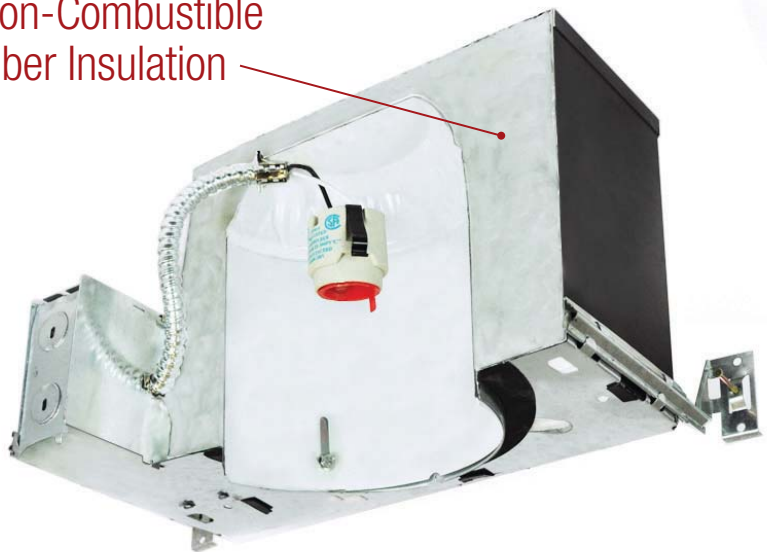

FEATURES

- UL Classified 2-hour fire-rated enclosure
- Air Tight and IC rated
- Available in 4", 5" and 6" apertures
- Uses standard Nora reflectors, trims and LED retrofits
- Available for incandescent, CFL and LED sources; *consult factory for GU24 socket housings*
- Quick connect provided
- 24-1/2" Bar hangers with captive nails and alignment foot
- Accommodates 1-1/4" maximum ceiling thickness (*Consult factory for increased ceiling thickness*)
- Fire tested
- Can be used in standard applications as a sound canceling housing between floors

Non-Combustible
Fiber Insulation