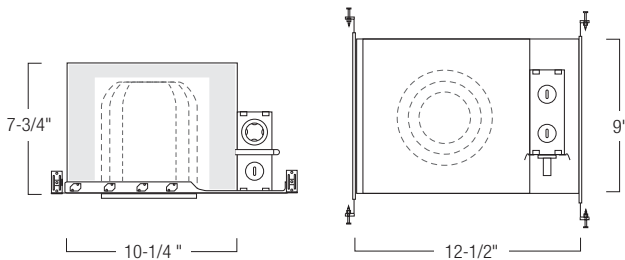

Compact Fluorescent Fire Rated Housings

COMPACT FLUORESCENT Fire Box Housing

MODEL NUMBER	DESCRIPTION
4"	NFBPIC-413ELAT 4" 13W Electronic, IC, Air-Tight CFL 2-Hour Fire Rated Housing
	NFBPIC-418ELAT 4" 18W Electronic, IC, Air-Tight CFL 2-Hour Fire Rated Housing
5"	NFBPIC-513ELAT 5" 13W Electronic, IC, Air-Tight CFL 2-Hour Fire Rated Housing
	NFBPIC-518ELAT 5" 18W Electronic, IC, Air-Tight CFL 2-Hour Fire Rated Housing
6"	NFBPIC-613ELAT 6" 13W Electronic, IC, Air-Tight CFL 2-Hour Fire Rated Housing
	NFBPIC-618ELAT 6" 18W Electronic, IC, Air-Tight CFL 2-Hour Fire Rated Housing
	NFBPIC-626ELAT 6" 26W Electronic, IC, Air-Tight CFL 2-Hour Fire Rated Housing

4" TRIMS for CFL Fire Box

MODEL #	DESCRIPTION	
NTS-4230	Cone Reflector with Baffle, Ring	BB, BW, BZBZ, COCO, NN, WW
NTS-4231	Cone Reflector, Ring	BW, CW, GW, HZW, WW
NTS-4930	Square Trim with Baffled Cone Reflector	BB, BW, BZBZ, COCO, NN, WW
NTS-4931	White Square Trim with Cone Reflector	BW, CW, GW, HZW, WW

5" TRIMS for CFL Fire Box

MODEL #	DESCRIPTION	
NT-5001	Baffle Splay, Self Flange	B, BZ, CO, N, W, MW
NT-5002	Shallow Airtight Cone Reflector with Ring	B, BZ, C, CO, G, HZ, N, W
NT-5014	Airtight Cone Reflector with Ring	B, BZ, C, CO, G, HZ, N, W
NTM-513	Airtight Baffle Cone, Self Flange	B, W, MW
NTS-5230	Specular Cone Reflector with Baffle, Flange	BZ, CO, N, W
NTS-5231	Specular Cone Reflector, Ring	B, BZ, C, CO, G, N, W

6" TRIMS for CFL Fire Box

MODEL #	DESCRIPTION	
NTA-730	Airtight Specular Reflector with Baffle, Metal Flange	B/PL, W/PL
NTM-713	Airtight Cone Baffle	BAL, WAL, B/PL, W/PL
NTM-716	Airtight Aluminum Shallow Baffle Cone	BAL, WAL
NTS-6230	Cone Reflector with Baffle	BB, BW, BZBZ, BZW, CC, CW, COCO, COW, GG, GW, HZW, NN, NW, WW
NTS-6231	Cone Reflector	BB, BW, BZBZ, BZW, CC, CW, COCO, COW, GG, GW, HZW, NN, NW, WW

COMPACT FLUORESCENT TRIM FINISHES *(Not all finishes available on all trims)*

- **BB** Black Reflector / Baffle, Black Flange
- **BW, B, B/PL, BAL** Black Reflector / Baffle, White Flange
- **BZBZ, BZ** Bronze Reflector / Baffle, Bronze Flange
- **BZW** Bronze Reflector / Baffle, White Flange
- **CC** Clear/Chrome Reflector, Chrome Flange
- **CW, C** Clear/Chrome Reflector, White Flange
- **COCO, CO** Copper Reflector / Baffle, Copper Flange
- **COW** Copper Reflector / Baffle, White Flange
- **GG** Gold Reflector, Gold Flange
- **GW** Gold Reflector, White Flange
- **HZW** Haze Reflector, White Flange
- **NN, N** Natural Metal Reflector / Baffle, Natural Metal Flange
- **NW** Natural Metal Reflector / Baffle, White Flange
- **WW, W, W/PL, WAL, MW** White Reflector / Baffle, White Flange