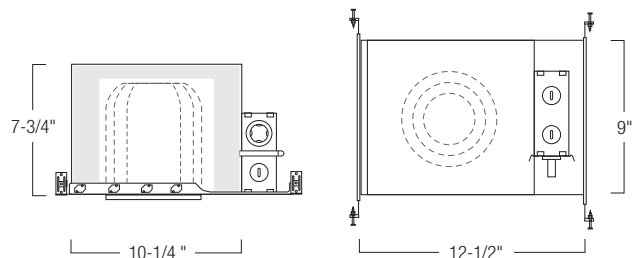

LABELS AND LISTINGS

UL Classified Two Hour Fire Rating
cULus Listed for Damp Location with Feed Through
cULus Wet Listed (Only with designated trims)
Meets or exceeds ASTM-283 Air-Tight Requirements
ANSI/UL 263
ANSI/UL 1598