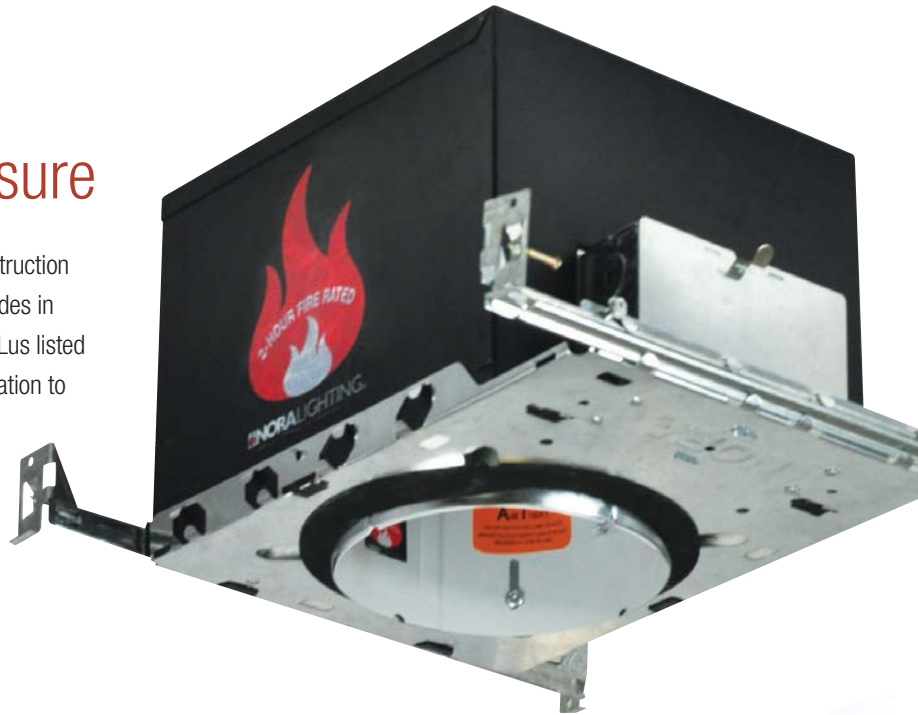

Fire Box

2-Hour Fire Rated Enclosure

Nora Lighting's new specification-grade, fire-rated, new construction recessed downlight was designed to meet strict fire safety codes in commercial, multi-family and residential applications. The cULus listed double wall fixture incorporates a non-combustible fiber insulation to prevent the passage of flames, toxic gases, and ignitable gasses into ceiling plenums and is rated for a minimum of 2 hours protection. In addition, the non-combustible fiber fill acts as sound-deadening material, eliminating the transfer of sound between floors, excellent for use in home theaters.

FEATURES

- UL Classified 2-hour fire-rated enclosure
- Air Tight and IC rated
- Available in 4", 5" and 6" apertures
- Uses standard Nora reflectors, trims and LED retrofits
- Available for incandescent, CFL and LED sources; *consult factory for GU24 socket housings*
- Quick connect provided
- 24-1/2" Bar hangers with captive nails and alignment foot
- Accommodates 1-1/4" maximum ceiling thickness (*Consult factory for increased ceiling thickness*)
- Fire tested
- Can be used in standard applications as a sound canceling housing between floors

Non-Combustible
Fiber Insulation

LABELS AND LISTINGS

UL Classified Two Hour Fire Rating
 cULus Listed for Damp Location with Feed Through
 cULus Wet Listed (Only with designated trims)
 Meets or exceeds ASTM-283 Air-Tight Requirements
 ANSI/UL 263
 ANSI/UL 1598

LED Fire Rated Housings

MARQUISE LED FIRE BOX (Require dedicated Marquise LED Reflectors)

High Performance LED downlights for light commercial and high-end residential applications utilize high-efficiency Cree® TrueWhite™ LED Integrated package. Offered in four Kelvin temperatures and Comfort Dim option that color tunes the light from 2700K to 1800K. Available in 4", 5", 6" and 6" adjustable apertures; 850, 1250 Lumens and Comfort Dim.