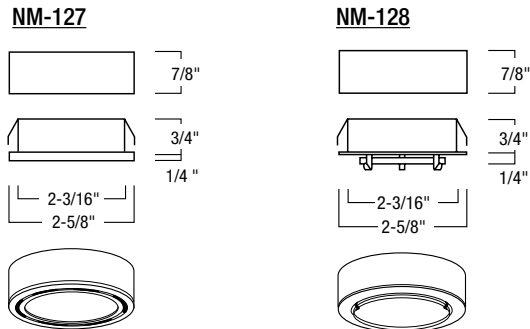

Type

Project

Catalog No.

Lamp/Wattage

NM-127 / NM-128
Mini Low Voltage Xenon Downlights
 Lamp: 20W 12V Xenon JC Bi-Pin G4

DIMENSIONS

Item No.	Outer Diameter	Inside Diameter	Fixture Height	Housing Diameter	Housing Height
NM-127:	2-5/8"	2-3/16"	3/4"	2-5/8"	7/8"
NM-128:	2-5/8"	2-3/16"	3/4"	2-5/8"	7/8"

PRODUCT DESCRIPTION

Three - inch downlight rated for use with one JC Bi-Pin G4 lamp in under cabinet or recessed applications.

FEATURES

- Die-cast Aluminum Body
- Tempered Clear and Frosted Glass Shield
- High Quality Specular Finish
- Recessed or Surface Applications
- Dimmable
- 72" leads