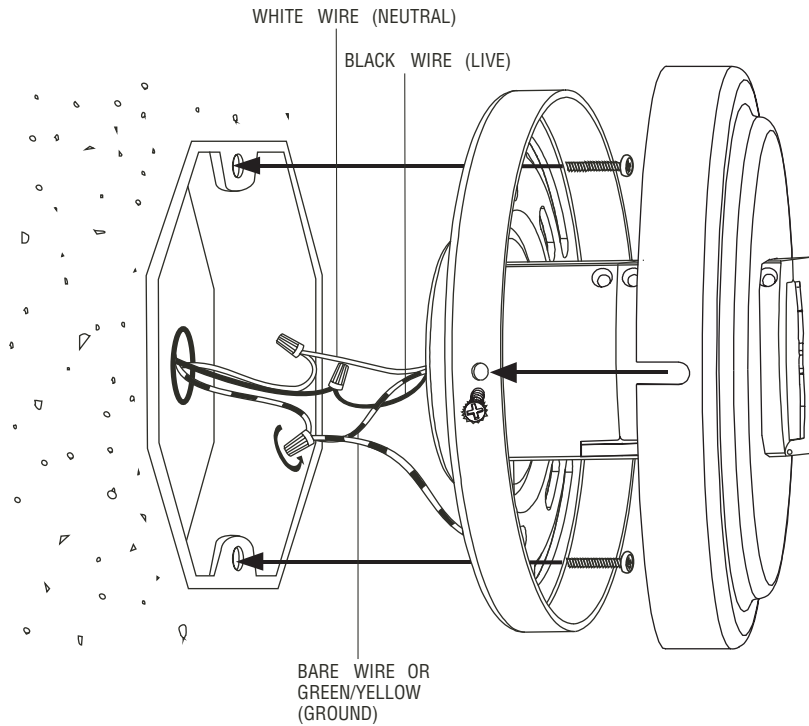

## NORA RAIL COLLECTION - NRS90-P40

ALWAYS TURN OFF MAIN POWER BEFORE INSTALLATION

Installation should be carried out by your local electrician