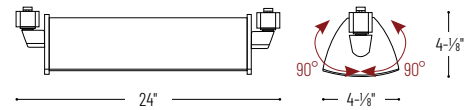

CONSTRUCTION

Housing: Main body consists of die cast aluminum terminating at two .10 die cast aluminum end caps, permanently welded to fixture body. Luminaire has two track mounting adapters; one is electrified and the other is non-electrical and provides support.

Aiming: Fixture can be mounted anywhere along the track, but only has 90° vertical adjustment

Lens: Includes frosted lens diffuses LED diode and provides even light distribution

ELECTRICAL

Input Voltage: 120V

Lumens / Wattage: 4460lm / 66W

Color Temperature: 3000K or 4000K

Color Rendering Index: 80+ CRI

Dimming: Triac or ELV

[Click Here](#) or check complete dimmer list at www.NoraLighting.com in the "Compatibility" page under "Resources" tab

One / Two Circuit Conversion: Positive contact (opposite neutral and ground contacts) is preset to "down" position at factory, but may be raised to the higher position to install onto the second circuit of Nora Lighting NT-2300 series two-circuit track.

Accessories: Luminaire can accommodate louver, no accessory holder is required.

LABELS AND LISTINGS

- cULus Listed for dry locations
- [5-Year Limited Warranty](#)

PRODUCT IMAGES AND DIMENSIONS