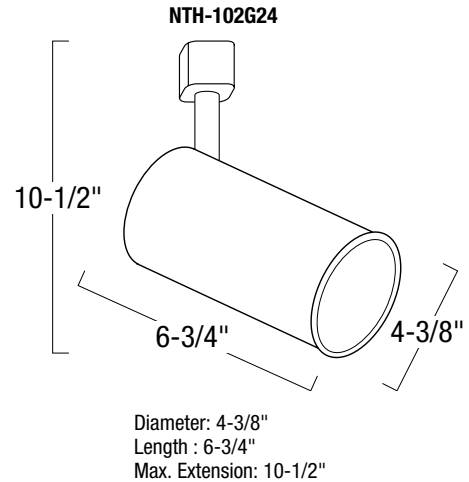

Structural Arm

Extended 0.055 aluminum arm connects fixture housing to electrical contact head. Internal tightening mechanism maintains desired lamp aiming angles. Structural arm also functions as wire way, completely concealing lead wire from socket to contact head.

**ELECTRICAL SYSTEM**

Socket

Procelain twist & lock GU24 based socket, 600V, 660W.

Lamp

26W Twist & Lock Spiral GU24 lamp maximum (ordered separately).  
15W Twist & Lock R30 GU24 lamp maximum (ordered separately).

One/Two Circuit Conversion

Positive contact (opposite neutral and ground contacts) is preset to "down" position at factory but may be raised to the higher position to install onto the second circuit of Nora Lighting NT- 2300 series two-circuit track.

**LISTING**

UL Listed as track lighting fitting.

**DIMENSIONS**

**Flatback Cylinder with Convex Frosted Lens**

Catalog No.	Finishes
<b>NTH-102G24</b>	<b>B</b> = Black <b>W</b> = White

Create a complete track head number: Example: NTH-102G24B