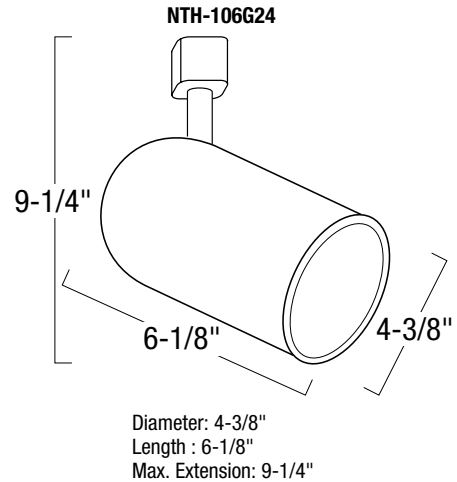

Structural Arm

Extended 0.055 aluminum arm connects fixture housing to electrical contact head. Internal tightening mechanism maintains desired lamp aiming angles. Structural arm also functions as wire way, completely concealing lead wire from socket to contact head.

One/Two Circuit Conversion

Positive contact (opposite neutral and ground contacts) is preset to "down" position at factory but may be raised to the higher position to install onto the second circuit of Nora Lighting NT- 2300 series two-circuit track.

LISTING

UL Listed as track lighting fitting.

DIMENSIONS

Roundback Cylinder with Convex Frosted Lens

Catalog No.	Finishes
NTH-106G24	B = Black W = White

Create a complete track head number: Example: NTH-106G24B