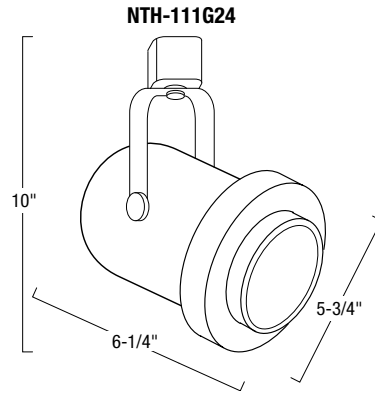

0.085 Rigid steel "wishbone" yoke connects fixture housing to electrical contact head. Dual plastic angle tightening knobs maintain clean, decorative appearance of the fixture and provide secure angle position.

**ELECTRICAL SYSTEM**

Socket

Procelain twist & lock GU24 based socket, 600V, 660W.

Lamp

15W Twist & Lock R30 GU24 lamp maximum. (ordered separately)  
 26W Twist & Lock Spiral GU24 lamp maximum. (ordered separately)

One/Two Circuit Conversion

Positive contact (opposite neutral and ground contacts) is preset to "down" position at factory but may be raised to the higher position to install onto the second circuit of Nora Lighting NT- 2300 series two-circuit track.

**LISTING**

UL Listed as track lighting fitting.

**DIMENSIONS**

Diameter: 5-3/4"  
 Length : 6-1/4"  
 Max. Extension: 10"

**Classic Cylinder with Convex Frosted Lens**

Catalog No.	Finishes
NTH-111G24	B = Black W = White