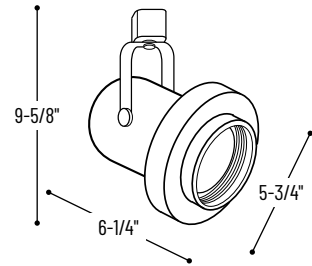

CONSTRUCTION

Housing: 0.030" Deep drawn steel construction with stepped art-deco style front detail.

Yoke: 0.085" Rigid steel "wishbone" yoke connects fixture housing to electrical contact head. Dual plastic angle tightening knobs maintain clean, decorative appearance of the fixture and provide secure angle position.

ELECTRICAL

Voltage: 120V input

Socket: Medium base

Lamp: 75W BR30/PAR30 max. (not included)

FINISH

Available in bronze or white finishes.

ONE/TWO CIRCUIT CONVERSION

Positive contact (opposite neutral and ground contacts) is preset to "down" position at factory but may be raised to the higher position to install onto the second circuit of Nora Lighting NT- 2300 series two-circuit track.

OPTIONAL ACCESSORIES

NT-339: BR30/PAR30 Black Barn Door

NT-342: BR30/PAR30 Black Louver (requires NT-339 or NT-345)

NT-345: BR30/PAR30 Black Accessory Holder

LABELS AND LISTINGS

UL Listed

PRODUCT IMAGES AND DIMENSIONS

BR/PAR30 Classic Cylinder with Black Baffle

Catalog No.	Finish	Style
NTH-111	BZ = Bronze	(blank) = H-style
	W = White	/J = J-style
		/L = L-style

Optional Accessories

Description
NT-339 = BR30/PAR30 Black Barn Door
NT-342 = BR30/PAR30 Black Louver (requires NT-339 or NT-345)
NT-345 = BR30/PAR30 Black Accessory Holder