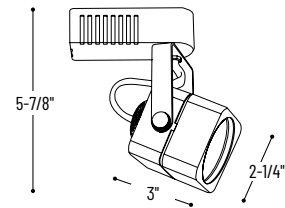

CONSTRUCTION

Contact Head Assembly: Three 0.030 stainless steel contacts mounted in high heat rated plastic housing.

Housing: 0.030 die cast aluminum construction; cubical appearance and design features. All edges are softened for aesthetic appearance. Perforated spherical screen in rear functions as wire outlet and provides additional design benefit.

Yoke: 0.085 Rigid steel yoke connects fixture housing to electrical contact head. Dual plastic angle tightening knobs maintain clean, decorative appearance of the fixture and provides secure angle position.

LABELS AND LISTINGS

cULus Listed

PRODUCT IMAGES AND DIMENSIONS

NTLE-202W

Versa Cube Track Head with Dimmable Transformer

Catalog No.	Finish
NTLE-202	W = White

Optional Accessories

Description
NM-100B/MR16: Blue Lens/Filter
NM-100C/MR16: Clear Lens/Filter
NM-100F/MR16: Frosted Lens/Filter
NM-100G/MR16: Green Lens/Filter
NM-100R/MR16: Red Lens/Filter
NM-100Y/MR16: Yellow Lens/Filter