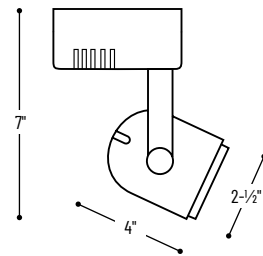

### CONSTRUCTION

**Contact Head Assembly:** Three .030 stainless steel contacts mounted in high heat rated plastic housing.

**Housing:** 0.030 drawn steel construction; cylindrical shape with ventilated rear for enhanced design, heat dissipation, and wire exit. 0.070 die cast aluminum baffle insert, eliminates side glare from fixture, and hold MR16 lamp source and clear shield.

**Yoke:** 0.085 Rigid steel yoke connects fixture housing to electrical contact head. Dual plastic angle tightening knobs maintain clean, decorative appearance of the fixture and provides secure angle position.

### ONE/TWO CIRCUIT CONVERSION

Positive contact (opposite neutral and ground contacts) is preset to "down" position at factory but may be raised to the higher position to install onto the second circuit of Nora Lighting NT-2300 series two-circuit track.

### PRODUCT IMAGES AND DIMENSIONS