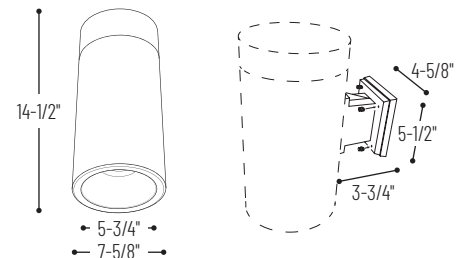

PRODUCT IMAGES (ADDITIONAL IMAGES ON NEXT PAGES)

Smart RGBW to control with a smartphone or remote!

NYLP-6C
Cable Mounted

NYLP-6P
Pendant Mounted

NYLS-6P
Surface Mounted

NYLS-6P
Wall Mounted

PRODUCT DIMENSIONS