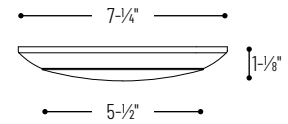

Mounting: AC Opal (no driver) is flat on the back and suitable for installation on most 4" octagon boxes or 4/0 plaster ring. Luminaires can be installed in covered ceiling and wall mount. Luminaires can also be mounted on 5" or 6" recessed housings using optional torsion spring kit (NLOPAC-56RECKIT-2).

Optics: Nora specified and designed precision molded lens for optimal lumen output and even distribution.

Ratings: IC rated when used with a 4" electrical junction box rated for direct contact with insulation. Fire rated when used with a fire rated junction box.

ELECTRICAL

Input Voltage: 120V

Operating temperature: 0-45°C

Lumens / Wattage: 1050lm / 16W

Color Temperature: 2700K or 4000K

Color Rendering Index: 90+

Dimming: 5% with Triac or 10% with ELV

[Click Here](#) or check complete dimmer list at www.NoraLighting.com in the "Compatibility" page under "Resources" tab

ACCESSORIES

NLOPAC-56RECKIT-2: Opal can be mounted on 5" or 6" recessed housings using optional torsion spring kit.

NLOPAC-4BKT-2: Universal bracket for mounting 6" Opal to 3" or 4" junction boxes.

LISTING

- cULus Listed for wet locations (covered ceiling only)
- [5-Year Limited Warranty](#)
- RoHS Compliant
- Certified to the high efficacy requirements of California Title 24 JA8-2022
- Suitable for use in closets when installed in accordance to NEC Section 410.16 (A)(1) and 410.16 (C)(1).

PRODUCT IMAGES AND DIMENSIONS

NLOPAC-56RECKIT-2
Retrofit Kit for 5" or 6" Recessed Housings