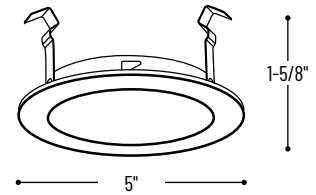

Mounting: Trim includes three trim clips that securely mount trim in housing.

COMPATIBLE LAMP / HOUSINGS

Line Voltage:

15W R20/PAR20 max. (NS-401AT/IC)

50W R20/PAR20 max. (NS-401QAT; NSIC-401QAT; NSR-404QAT; NSRIC-404QAT)

See individual housing specification sheets for more information.

LABELS AND LISTINGS

* cULus Listed for Wet Location when used with compatible housing

PRODUCT IMAGES & DIMENSIONS

NS-26W

4" Frosted Lens with Metal Trim

Catalog No.

NS-26W = 4" Frosted Lens with White Metal Trim

Compatible Housings

Catalog No.

- NS-401QAT** = Non-IC Air-Tight New Construction / 50W max
- NSIC-401QAT** = IC Air-Tight New Construction / 50W max
- NS-401QAT/IC** = IC Air-Tight New Construction / 15W max
- NSR-404QAT** = Non-IC Air-Tight Remodel / 50W max
- NSRIC-404QAT** = IC Air-Tight Remodel / 50W max

Example: **NS-26W** = 4" Frosted Lens with White Metal Trim