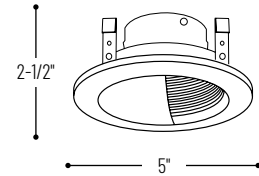

NS-48

4" Adjustable Wall Wash

Type _____

Project _____

Catalog No. _____

Notes _____

FEATURES

Trim: Precision spun 0.040 aluminum specular reflector or baffle with deep grooves to reduce aperture glare with half moon. Non-reflective painted finishes. Gimbal ring allows lamp to be mounted on top of the trim and adjustable up to 15°.

Mounting: Trim includes three trim clips that securely mount trim in housing. Remove socket from plate and mount directly onto adjustable ring

COMPATIBLE HOUSINGS

Compatible with Line Voltage housings. See individual specification sheets for more information.

COMPATIBLE LAMP / HOUSINGS

50W R20/PAR20 max. (NS-401QAT; NSIC-401QAT; NSR-404QAT)

LABELS AND LISTINGS

cULus Listed for Damp Location when used with compatible housing.

Product Images & Dimensions

NS-48
White Wall Wash
White Baffle