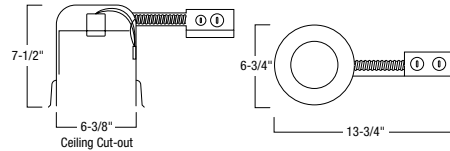

Type
Project
Catalog No.
Lamp/Wattage

NT-648
3-1/2" Half Moon Wall Wash with Baffle

TRIM DIMENSIONS

Trim OD: 7-1/4"
 Aperture: 3-1/2"

FEATURES

Trim
 Precision spun 0.040 aluminum baffle with deep grooves to reduce aperture glare and metal trim with half moon.

Mounting
 Trim includes two "V" torsion springs to mount trim securely to housing. Replacement "V" torsion springs are available (NRA-86). Socket can be mounted directly on trim without bracket.

Compatible Housings
 Compatible with Line Voltage housings.
 See individual specification sheets for more information.

HOUSING DIMENSIONS

NH-26Q / NH-26QNB / NHIC-17QAT / NHIC-17QNBAT

NH-27Q / NHIC-27QAT

NHIC-17/100DWQA

NHR-26Q / NHRIC-17QAT / NHRIC-17QNBAT

NHR-27Q / NHRIC-27QAT

Compatible Housings

LINE VOLTAGE		
Item Number	Installation Type	Dimensions
NH-26Q	Non-IC New Construction	W: 7" L: 10-1/8" H: 7-1/2"
NH-26QNB	Non-IC New Construction - No Bracket	W: 7" L: 10-1/8" H: 7-1/2"
NH-27Q	Non-IC Shallow New Construction	W: 7" L: 10-1/8" H: 5-1/2"
NHIC-17/100DWQA	IC Double Wall Air-Tight New Construction	W: 9-1/8" L: 12-1/2" H: 7-3/4"
NHIC-17QAT	IC Air-Tight New Construction	W: 7" L: 10-1/8" H: 7-1/2"
NHIC-17QNBAT	IC Air-Tight New Const. - No Bracket	W: 7" L: 10-1/8" H: 7-1/2"
NHIC-27QAT	IC Air-Tight Shallow New Construction	W: 7" L: 10-1/8" H: 5-1/2"
NHR-26Q	Non-IC Remodel Housing	W: 6-3/4" L: 13-3/4" H: 7-1/2"
NHR-27Q	Non-IC Shallow Remodel Housing	W: 6-3/4" L: 13-3/4" H: 5-1/2"
NHRIC-17QAT	IC Air-Tight Remodel Housing	W: 6-3/4" L: 13-3/4" H: 7-1/2"
NHRIC-17QNBAT	IC Air-Tight Remodel - No Bracket	W: 6-3/4" L: 13-3/4" H: 7-1/2"
NHRIC-27QAT	IC Air-Tight Shallow Remodel Housing	W: 6-3/4" L: 13-3/4" H: 5-1/2"

3-1/2" Half Moon Wall Wash with Baffle

NT-648B: White Half Moon Wall Wash with Black Baffle and White Metal Trim

NT-648W: White Half Moon Wall Wash with White Baffle and White Metal Trim