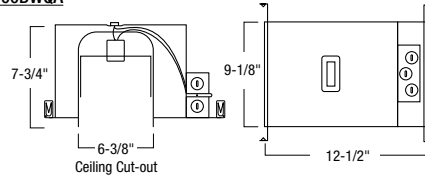

HOUSING DIMENSIONS

NH-26Q / NH-26QNB / NHIC-17QAT / NHIC-17QNBAT

NH-27Q / NHIC-27QAT

NHIC-17/100DWQA

NHR-26Q / NHRIC-17QAT / NHRIC-17QNBAT

NHR-27Q / NHRIC-27QAT

Compatible Housings

LINE VOLTAGE		
Item Number	Installation Type	Dimensions
NH-26Q	Non-IC New Construction	W: 7" L: 10-1/8" H: 7-1/2"
NH-26QNB	Non-IC New Construction - No Bracket	W: 7" L: 10-1/8" H: 7-1/2"
NH-27Q	Non-IC Shallow New Construction	W: 7" L: 10-1/8" H: 5-1/2"
NHIC-17/100DWQA	IC Double Wall Air-Tight New Construction	W: 9-1/8" L: 12-1/2" H: 7-3/4"
NHIC-17QAT	IC Air-Tight New Construction	W: 7" L: 10-1/8" H: 7-1/2"
NHIC-17QNBAT	IC Air-Tight New Const. - No Bracket	W: 7" L: 10-1/8" H: 7-1/2"
NHIC-27QAT	IC Air-Tight Shallow New Construction	W: 7" L: 10-1/8" H: 5-1/2"
NHR-26Q	Non-IC Remodel Housing	W: 6-3/4" L: 13-3/4" H: 7-1/2"
NHR-27Q	Non-IC Shallow Remodel Housing	W: 6-3/4" L: 13-3/4" H: 5-1/2"
NHRIC-17QAT	IC Air-Tight Remodel Housing	W: 6-3/4" L: 13-3/4" H: 7-1/2"
NHRIC-17QNBAT	IC Air-Tight Remodel - No Bracket	W: 6-3/4" L: 13-3/4" H: 7-1/2"
NHRIC-27QAT	IC Air-Tight Shallow Remodel Housing	W: 6-3/4" L: 13-3/4" H: 5-1/2"