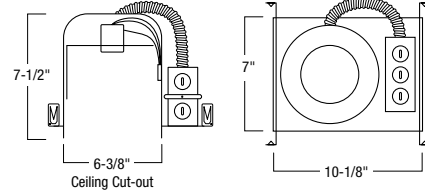

Type
Project
Catalog No.
Lamp/Wattage

NT-648
3-1/2" Half Moon Wall Wash with Baffle

TRIM DIMENSIONS

Trim OD: 7-1/4"
 Aperture: 3-1/2"

FEATURES

Trim
 Precision spun 0.040 aluminum baffle with deep grooves to reduce aperture glare and metal trim with half moon.

Mounting
 Trim includes two "V" torsion springs to mount trim securely to housing. Replacement "V" torsion springs are available (NRA-86). Socket can be mounted directly on trim without bracket.

Compatible Housings
 Compatible with Line Voltage housings.
 See individual specification sheets for more information.

Lamp
Line Voltage
 50W R20/PAR20 Max. (NH-26Q; NH-26QNB; NH-27Q; NHIC-17/100DWQA; NHIC-17QAT; NHIC-17QNBAT; NHIC-27QAT; NHR-26Q; NHR-27Q; NHRIC-17QAT; NHRIC-17QNBAT; NHRIC-27QAT)

Labels and Listings
 cULus Listed for Damp Location when used with compatible housing.

HOUSING DIMENSIONS

NH-26Q / NH-26QNB / NHIC-17QAT / NHIC-17QNBAT

NH-27Q / NHIC-27QAT

NHIC-17/100DWQA

NHR-26Q / NHRIC-17QAT / NHRIC-17QNBAT

NHR-27Q / NHRIC-27QAT

Compatible Housings

LINE VOLTAGE		
Item Number	Installation Type	Dimensions
NH-26Q	Non-IC New Construction	W: 7" L: 10-1/8" H: 7-1/2"
NH-26QNB	Non-IC New Construction - No Bracket	W: 7" L: 10-1/8" H: 7-1/2"
NH-27Q	Non-IC Shallow New Construction	W: 7" L: 10-1/8" H: 5-1/2"
NHIC-17/100DWQA	IC Double Wall Air-Tight New Construction	W: 9-1/8" L: 12-1/2" H: 7-3/4"
NHIC-17QAT	IC Air-Tight New Construction	W: 7" L: 10-1/8" H: 7-1/2"
NHIC-17QNBAT	IC Air-Tight New Const. - No Bracket	W: 7" L: 10-1/8" H: 7-1/2"
NHIC-27QAT	IC Air-Tight Shallow New Construction	W: 7" L: 10-1/8" H: 5-1/2"
NHR-26Q	Non-IC Remodel Housing	W: 6-3/4" L: 13-3/4" H: 7-1/2"
NHR-27Q	Non-IC Shallow Remodel Housing	W: 6-3/4" L: 13-3/4" H: 5-1/2"
NHRIC-17QAT	IC Air-Tight Remodel Housing	W: 6-3/4" L: 13-3/4" H: 7-1/2"
NHRIC-17QNBAT	IC Air-Tight Remodel - No Bracket	W: 6-3/4" L: 13-3/4" H: 7-1/2"
NHRIC-27QAT	IC Air-Tight Shallow Remodel Housing	W: 6-3/4" L: 13-3/4" H: 5-1/2"