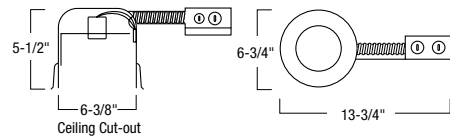

Type
Project
Catalog No.
Lamp/Wattage

NT-648
3-1/2" Half Moon Wall Wash with Baffle

TRIM DIMENSIONS

Trim OD: 7-1/4"
 Aperture: 3-1/2"

FEATURES

Trim
 Precision spun 0.040 aluminum baffle with deep grooves to reduce aperture glare and metal trim with half moon.

Mounting
 Trim includes two "V" torsion springs to mount trim securely to housing. Replacement "V" torsion springs are available (NRA-86). Socket can be mounted directly on trim without bracket.

Compatible Housings
 Compatible with Line Voltage housings.
 See individual specification sheets for more information.

HOUSING DIMENSIONS

NH-26Q / NH-26QNB / NHIC-17QAT / NHIC-17QNBAT

NH-27Q / NHIC-27QAT

NHIC-17/100DWQA

NHR-26Q / NHRIC-17QAT / NHRIC-17QNBAT

NHR-27Q / NHRIC-27QAT

Compatible Housings

LINE VOLTAGE		
Item Number	Installation Type	Dimensions
NH-26Q	Non-IC New Construction	W: 7" L: 10-1/8" H: 7-1/2"
NH-26QNB	Non-IC New Construction - No Bracket	W: 7" L: 10-1/8" H: 7-1/2"
NH-27Q	Non-IC Shallow New Construction	W: 7" L: 10-1/8" H: 5-1/2"
NHIC-17/100DWQA	IC Double Wall Air-Tight New Construction	W: 9-1/8" L: 12-1/2" H: 7-3/4"
NHIC-17QAT	IC Air-Tight New Construction	W: 7" L: 10-1/8" H: 7-1/2"
NHIC-17QNBAT	IC Air-Tight New Const. - No Bracket	W: 7" L: 10-1/8" H: 7-1/2"
NHIC-27QAT	IC Air-Tight Shallow New Construction	W: 7" L: 10-1/8" H: 5-1/2"
NHR-26Q	Non-IC Remodel Housing	W: 6-3/4" L: 13-3/4" H: 7-1/2"
NHR-27Q	Non-IC Shallow Remodel Housing	W: 6-3/4" L: 13-3/4" H: 5-1/2"
NHRIC-17QAT	IC Air-Tight Remodel Housing	W: 6-3/4" L: 13-3/4" H: 7-1/2"
NHRIC-17QNBAT	IC Air-Tight Remodel - No Bracket	W: 6-3/4" L: 13-3/4" H: 7-1/2"
NHRIC-27QAT	IC Air-Tight Shallow Remodel Housing	W: 6-3/4" L: 13-3/4" H: 5-1/2"

3-1/2" Half Moon Wall Wash with Baffle

NT-648B: White Half Moon Wall Wash with Black Baffle and White Metal Trim

NT-648W: White Half Moon Wall Wash with White Baffle and White Metal Trim