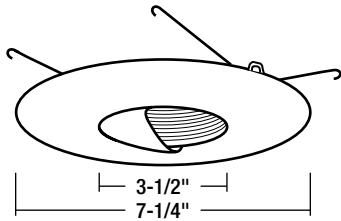

Type
Project
Catalog No.
Lamp/Wattage

NT-648
3-1/2" Half Moon Wall Wash with Baffle

TRIM DIMENSIONS

Trim OD: 7-1/4"
 Aperture: 3-1/2"

FEATURES

Trim
 Precision spun 0.040 aluminum baffle with deep grooves to reduce aperture glare and metal trim with half moon.