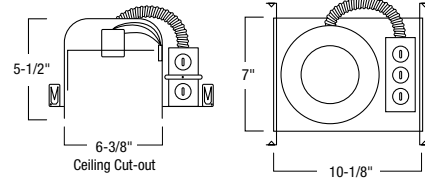

Type
Project
Catalog No.
Lamp/Wattage

NT-648
3-1/2" Half Moon Wall Wash with Baffle

TRIM DIMENSIONS

Trim OD: 7-1/4"
 Aperture: 3-1/2"

FEATURES

Trim
 Precision spun 0.040 aluminum baffle with deep grooves to reduce aperture glare and metal trim with half moon.

Mounting
 Trim includes two "V" torsion springs to mount trim securely to housing. Replacement "V" torsion springs are available (NRA-86). Socket can be mounted directly on trim without bracket.

Compatible Housings
 Compatible with Line Voltage housings.
 See individual specification sheets for more information.

Lamp
Line Voltage
 50W R20/PAR20 Max. (NH-26Q; NH-26QNB; NH-27Q; NHIC-17/100DWQA; NHIC-17QAT; NHIC-17QNBAT; NHIC-27QAT; NHR-26Q; NHR-27Q; NHRIC-17QAT; NHRIC-17QNBAT; NHRIC-27QAT)

Labels and Listings
 cULus Listed for Damp Location when used with compatible housing.

HOUSING DIMENSIONS

NH-26Q / NH-26QNB / NHIC-17QAT / NHIC-17QNBAT

NH-27Q / NHIC-27QAT

NHIC-17/100DWQA

NHR-26Q / NHRIC-17QAT / NHRIC-17QNBAT

NHR-27Q / NHRIC-27QAT

Compatible Housings

LINE VOLTAGE		
Item Number	Installation Type	Dimensions
NH-26Q	Non-IC New Construction	W: 7" L: 10-1/8" H: 7-1/2"
NH-26QNB	Non-IC New Construction - No Bracket	W: 7" L: 10-1/8" H: 7-1/2"
NH-27Q	Non-IC Shallow New Construction	W: 7" L: 10-1/8" H: 5-1/2"
NHIC-17/100DWQA	IC Double Wall Air-Tight New Construction	W: 9-1/8" L: 12-1/2" H: 7-3/4"
NHIC-17QAT	IC Air-Tight New Construction	W: 7" L: 10-1/8" H: 7-1/2"
NHIC-17QNBAT	IC Air-Tight New Const. - No Bracket	W: 7" L: 10-1/8" H: 7-1/2"
NHIC-27QAT	IC Air-Tight Shallow New Construction	W: 7" L: 10-1/8" H: 5-1/2"
NHR-26Q	Non-IC Remodel Housing	W: 6-3/4" L: 13-3/4" H: 7-1/2"
NHR-27Q	Non-IC Shallow Remodel Housing	W: 6-3/4" L: 13-3/4" H: 5-1/2"
NHRIC-17QAT	IC Air-Tight Remodel Housing	W: 6-3/4" L: 13-3/4" H: 7-1/2"
NHRIC-17QNBAT	IC Air-Tight Remodel - No Bracket	W: 6-3/4" L: 13-3/4" H: 7-1/2"
NHRIC-27QAT	IC Air-Tight Shallow Remodel Housing	W: 6-3/4" L: 13-3/4" H: 5-1/2"