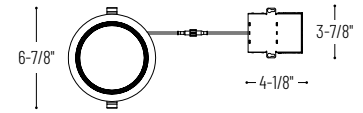

PRODUCT IMAGES AND DIMENSIONS

6" Round FLIN High Lumen Recessed LED

Size / Lumens / Wattage	CCT	Finish	Input Voltage / Dimming
NFLIN-R610 = 6" Round / 1450lm / 16W	27 = 2700K	WW = White	LE3 = 120V; Triac/ELV dimming
	30 = 3000K		
	50 = 5000K		

Optional Accessories

Description
NFP-R613 = New Construction Frame-In for 6" Round
NFLIN-EW-4 = 4' Quick Connect Extension Cable
NFLIN-EW-20 = 20' Quick Connect Extension Cable

Example: **NFLIN-R61050WWLE3** = 6" Round FLIN, 1450lm / 16W, 5000K, White finish, 120V input