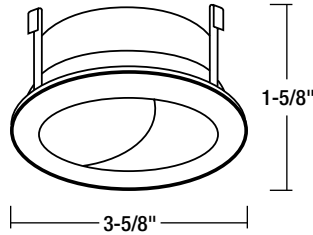

NL-3350

Adjustable Wall Wash with Reflector

Type
Project
Catalog No.
Lamp/Wattage

TRIM DIMENSIONS

Trim OD: 3-5/8"
Height: 1-5/8"

FEATURES

Trim

Precision spun 0.050 aluminum high grade reflector with half moon. Gimbal ring allows lamp to be mounted on top of the trim and adjustable up to 35°. Trim ring available in metal, may also be used with custom combination of ring finishes.

Mounting

Trim includes three trim clips that securely mount trim in housing.

Compatible Housings

Compatible with Line Voltage and Low Voltage housings. See individual specification sheets for more information.

Labels and Listings

cULus Listed for Damp Location when used with compatible housing.

Compatible Housings

LINE VOLTAGE			
Item Number	Installation Type	Lamp	Dimensions
NH-350AT	Non-IC Air-Tight New Const.	50W MR16	W: 6-3/8" L: 16" H: 5-5/8"
NHIC-350AT	IC Air-Tight New Construction	50W MR16	W: 6-3/8" L: 16" H: 8-1/8"
NHR-354AT	Non-IC Air-Tight Remodel	50W MR16	W: 4-1/4" L: 11-1/4" H: 5-5/8"
LOW VOLTAGE			
NL-301QAT/20	Non-IC AT New Const., Mag.	20W MR16	W: 6-3/8" L: 16" H: 5-5/8"
NL-301QAT/37	Non-IC AT New Const., Mag.	37W MR16	W: 6-3/8" L: 16" H: 5-5/8"
NL-301QAT	Non-IC AT New Const., Mag.	50W MR16	W: 6-3/8" L: 16" H: 5-5/8"
NL-301AT/1EL	Non-IC AT New Const., Elec.	50W MR16	W: 6-3/8" L: 16" H: 5-5/8"
NLIC-301QAT/20	IC Air-Tight New Const., Mag.	20W MR16	W: 6-3/8" L: 16" H: 8-1/8"
NLIC-301QAT/37	IC Air-Tight New Const., Mag.	37W MR16	W: 6-3/8" L: 16" H: 8-1/8"
NLIC-301QAT	IC Air-Tight New Const., Mag.	50W MR16	W: 6-3/8" L: 16" H: 8-1/8"
NLIC-301AT/1EL	IC Air-Tight New Const., Elec.	50W MR16	W: 6-3/8" L: 16" H: 8-1/8"
NLR-304QAT/20	Non-IC Air-Tight Remodel, Mag.	20W MR16	W: 4-1/4" L: 11-1/4" H: 5-5/8"
NLR-304QAT/37	Non-IC Air-Tight Remodel, Mag.	37W MR16	W: 4-1/4" L: 11-1/4" H: 5-5/8"
NLR-304QAT	Non-IC Air-Tight Remodel, Mag.	50W MR16	W: 4-1/4" L: 11-1/4" H: 5-5/8"
NLR-304AT/1EL	Non-IC Air-Tight Remodel, Elec.	50W MR16	W: 4-1/4" L: 11-1/4" H: 5-5/8"