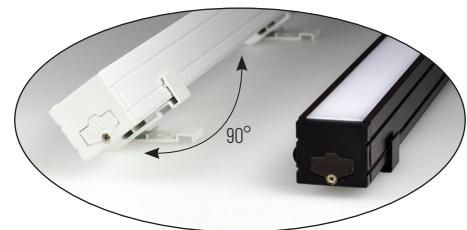

BRAVO FROST

12V LED Linear Fixture

Nora Lighting's low-profile, Title 24 compliant fixtures provide excellent and even illumination on all surfaces. At only 7 watts per foot, Bravo FROST produces 500 lumens at a crisp sharp 95+ CRI. Each Bravo Frost contains its own driver allowing a 120V feed and longer single runs than low voltage systems. It is one of the most energy efficient products in the market. LED technology eliminates forward heat from the fixture, also no UV or infrared rays to harm artwork or heat sensitive foods.

FEATURES

- . Architectural extruded aluminum construction
- . Symmetrical internal reflectors produce broad even light
- . Frosted Lens eliminates LED diode image
- . 120V linear system
- . 7W produces 500 lumens per foot
- . 90+ CRI; R9 70+
- . 2700K, 3000K & 4000K
- . Dimmable
- . Linkable up to 400 Watts fixtures (about 50ft.)
- . Less than 1" depth
- . Bronze and White Finishes
- . Self contained electronic driver in each unit
- . 0° to 90° adjustable mounting brackets included
- . cULus Listed for Dry Location
- . ENERGY STAR[®] Certified
- . Can be used to comply with 2016 Title 24 Part 6 high efficacy LED light source requirements
- . 5-Year Limited Warranty

0-90° Adjustability
mounting brackets
included

BRAVO FROST 120V LED LINEAR FIXTURE

SERIES / LENGTH / LUMEN / WATTAGE	CCT	FINISH
NUD-6812 12" / 520lm / 7W	/27 2700K	BZ Bronze
NUD-6818 18" / 757lm / 10W	/30 3000K	W White
NUD-6824 24" / 978lm / 13W	/40 4000K (White finish only)	
NUD-6832 32" / 1212lm / 16W		