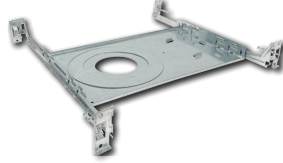

Universal New Construction Frame-In

NF-R246
Universal new construction frame-in can be used to assist installing can-less recessed downlighting.