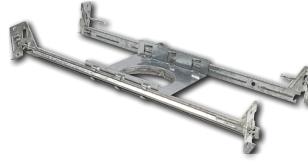

New Construction Frame-In with Collar