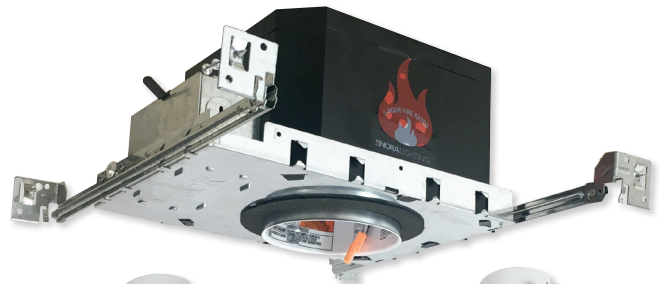

4" SHALLOW FIRE RATED HOUSING

Only 4-13/16" tall

Nora adds this shallow 2 hour fire-rated housing to fit in a shallow plenum. The shallow design still allows for a deep 4" recessed fixture producing up to 1200 lumens! Specification grade fire-rated new construction housing. The double wall fixture incorporates a non-combustible fiber insulation to prevent passage of flames, toxic gases, ignitable gasses into ceiling plenums. The cULus listed housing is rated for a minimum of two hours protection. Suitable for commercial, multi-family and residential applications.

FEATURES

- Only 4-13/16" tall and 4.3 lbs
- Rated for direct contact with insulation
- cULus classified Two Hour Fire Rating
- 24-1/2" Bar hangers with captive nails & alignment feet
- cULus Classified for Two Hour Fire Rating
- cULus Listed for Wet Locations when used with compatible reflectors
- Meets or exceeds ASTM E283 Air-Tight requirements
- Compatible with Nora Lighting's Onyx and Pearl LED retrofit luminaires (not compatible with NOX-434)

ONLY 4-13/16" TALL