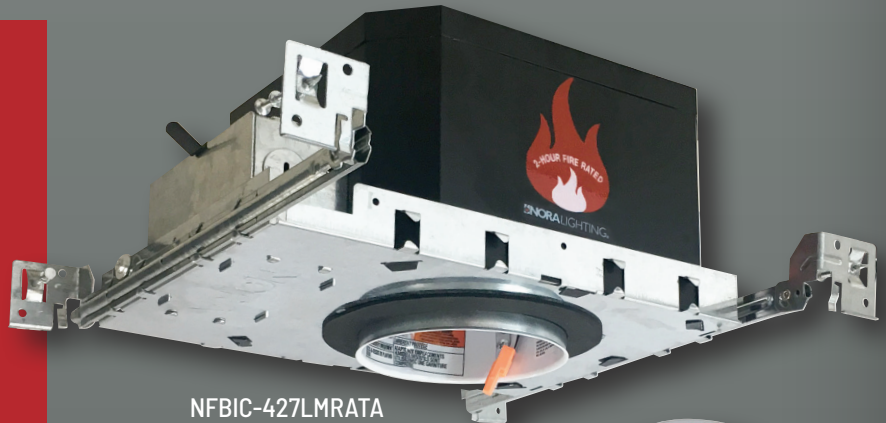

# 4" SHALLOW FIREBOX

2-HOUR FIRE RATED HOUSING · 4-13/16" HEIGHT

- **Shallow and Lightweight**  
Only 4-13/16" deep and 4.3 lbs.  
Accommodates deep 4" Onyx series LED luminaires up to 900 lumens
- **Double Wall with Non-Combustible Fiber Insulation**  
Prevents passage of flames, toxic gases and ignitable gases into ceiling plenum and sound dampening between floors
- **Specification Grade**  
Suitable for commercial, multi-family and residential new construction applications
- **2-Hour Fire Rated**  
cULus Listed for Wet Locations  
cULus Classified Two-Hour Fire Rated  
Air-Tight and IC Rated

NFBIC-427LMRATA

Compatible with  
4" Onyx LED  
luminaires

NOX-436

NOX-431

## REDESIGNED 2-HOUR FIRE-RATED HOUSINGS FROM NORA LIGHTING

- LED Dedicated and Line Voltage
- 4", 5", 6" Apertures
- Lightweight - 5.2 lbs
- Double Wall with Non-Combustible Fiber Insulation
- Compatible with LED Retrofit and Surface Mount Luminaires
- 2-Hour Fire Rated
- Air-Tight and IC Rated