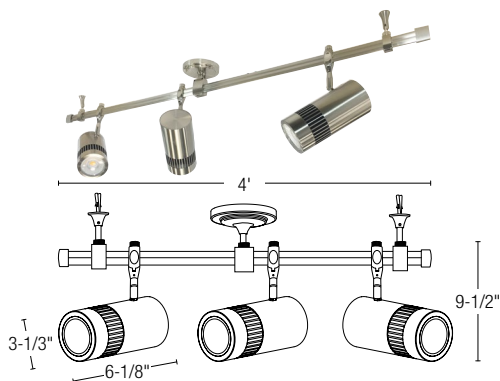

Rail kit comes complete and ready to install with mounting hardware and LED fixtures. Components includes: (1) 4' rail, (2) end caps, (1) 3" power stem with canopy, (2) 3" standoffs and (3) Cyndi LED fixtures. 120V Rail system allows Cyndi LED fixtures to be placed anywhere along the system where additional fixtures or components can be added at anytime

SPECIFICATION

Construction: Main body constructed from one piece 0.07" die-cast aluminum.

Stem: 0.07" die-cast aluminum.

Junction Box: Prewired junction box includes quick connect to LED fixtures for ease of installation. Junction box includes two knockouts and snap on cover with 7" connector length.

Mounting: No housing is required, two tensions steel spring clips secure luminaire to ceiling. New construction frame-in kit is available, see accessories.

ELECTRICAL

Input Voltage: 120V

Lumens / Wattage Per Head: 600lm / 8W (NREK4-850), 1400lm / 20W (NREK4-852) or 2800lm / 32W (NREK4-853)

PRODUCT IMAGES AND DIMENSIONS

NREK4-850

4' Rail Kit with (3) 600lm Cyndi LED Fixtures

NREK4-852

4' Rail Kit with (3) 1400lm Cyndi LED Fixtures

NREK4-853

4' Rail Kit with (3) 2800lm Cyndi LED Fixtures

4' Rail Kit with (3) Cyndi LED Fixtures