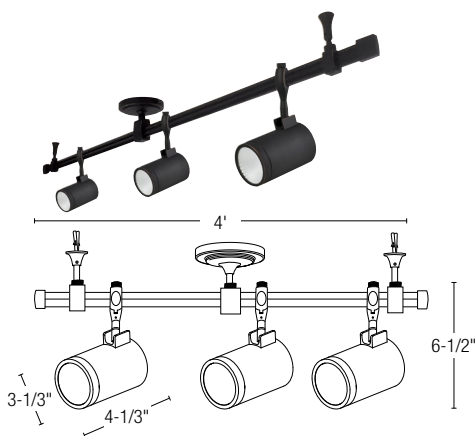

Rail kit comes complete and ready to install with mounting hardware and LED fixtures. Components includes: (1) 4' rail, (2) end caps, (1) 3" power stem with canopy, (2) 3" standoffs and (3) Cyndi LED fixtures. 120V Rail system allows Cyndi LED fixtures to be placed anywhere along the system where additional fixtures or components can be added at anytime

SPECIFICATION

Construction: Main body constructed from one piece 0.07" die-cast aluminum.

Stem: 0.07" die-cast aluminum.

Junction Box: Prewired junction box includes quick connect to LED fixtures for ease of installation. Junction box includes two knockouts and snap on cover with 7" connector length.

Mounting: No housing is required, two tensions steel spring clips secure luminaire to ceiling. New construction frame-in kit is available, see accessories.

ELECTRICAL

Input Voltage: 120V

Lumens / Wattage Per Head: 600lm / 8W (NREK4-850), 1400lm / 20W (NREK4-852) or 2800lm / 32W (NREK4-853)

PRODUCT IMAGES AND DIMENSIONS

NREK4-850

4' Rail Kit with (3) 600lm Cyndi LED Fixtures

NREK4-852

4' Rail Kit with (3) 1400lm Cyndi LED Fixtures

NREK4-853

4' Rail Kit with (3) 2800lm Cyndi LED Fixtures

4' Rail Kit with (3) Cyndi LED Fixtures