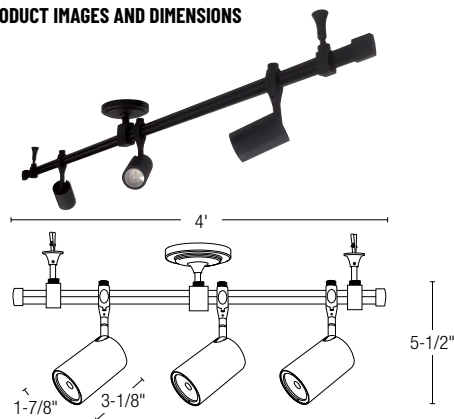

SPECIFICATION

Construction: Main body constructed from one piece 0.07" die-cast aluminum.

Stem: 0.07" die-cast aluminum.

Junction Box: Prewired junction box includes quick connect to LED fixtures for ease of installation. Junction box includes two knockouts and snap on cover with 7" connector length.

Mounting: No housing is required, two tensions steel spring clips secure luminaire to ceiling. New construction frame-in kit is available, see accessories.

ELECTRICAL

Input Voltage: 120V

Lumens / Wattage Per Head: 600lm / 8W (NREK4-850), 1400lm / 20W (NREK4-852) or 2800lm / 32W (NREK4-853)

PRODUCT IMAGES AND DIMENSIONS

NREK4-850

4' Rail Kit with (3) 600lm Cyndi LED Fixtures

NREK4-852

4' Rail Kit with (3) 1400lm Cyndi LED Fixtures

NREK4-853

4' Rail Kit with (3) 2800lm Cyndi LED Fixtures

4' Rail Kit with (3) Cyndi LED Fixtures