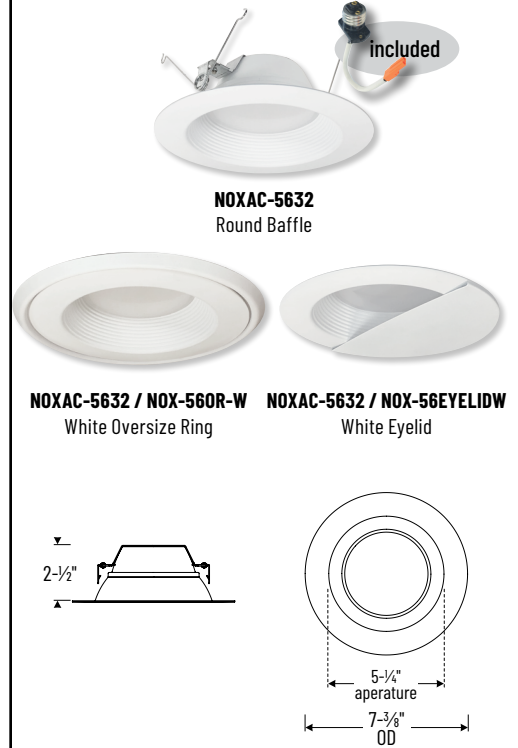

Remodel

- [NHRIC-5LMRAT*](#) 5" ICAT Dedicated LED
- [NHRIC-527LMRAT*](#) 5" ICAT Shallow Dedicated LED
- [NHRIC-504QAT](#) 5" ICAT Line Voltage
- [NHRIC-527QAT](#) 5" ICAT Shallow Line Voltage
- [NHRIC-6LMRAT*](#) 6" ICAT Dedicated LED
- [NHRIC-27LMRAT*](#) 6" ICAT Shallow Dedicated LED
- [NHRIC-17QAT](#) 6" ICAT Line Voltage
- [NHRIC-17QNBAT](#) 6" ICAT Line Voltage (No Bracket)
- [NHRIC-27QAT](#) 6" ICAT Shallow Line Voltage
- [NHR-26Q](#) 6" Line Voltage

Type

Project

Catalog No.

Notes

Performance Data

Part Number	(blank) Lumens	/HL Lumens	CCT
NOXAC-56327WW	-	1144lm	2700K
NOXAC-563130WW	-	1111lm	3000K
NOXAC-563135WW	824lm	1071lm	3500K
NOXAC-563140WW	869lm	1162lm	4000K
NOXAC-563150WW	862lm	1146lm	5000K

Delivered lumens will vary depending on trim type

PRODUCT IMAGES AND DIMENSIONS

5"/6" AC Onyx LED Retrofit Baffle

Lumens / Wattage / Color Temperature / Finish

- NOXAC-563227WW/HL** = 1150lm / 15.5W / 2700K / White
- NOXAC-563230WW/HL** = 1150lm / 15.5W / 3000K / White
- NOXAC-563235WW** = 850lm / 12.5W / 3500K / White
- NOXAC-563235WW/HL** = 1150lm / 15.5W / 3500K / White
- NOXAC-563240WW** = 850lm / 12.5W / 4000K / White
- NOXAC-563240WW/HL** = 1150lm / 15.5W / 4000K / White
- NOXAC-563250WW** = 850lm / 12.5W / 5000K / White
- NOXAC-563250WW/HL** = 1150lm / 15.5W / 5000K / White

Optional Accessories

Description

- NOX-56EYELIDW** = 5"/6" Round White Eyelid
- NOX-56OR-W** = 5"/6" Round White Oversize Ring
- NRA-21ISM** = Medium base screw-in socket (included w/ each)
- NRA-212SM** = Socket adapter for use with GU24 housings