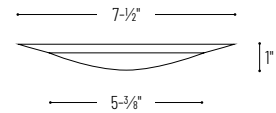

Construction: One piece aluminum die formed housing and trim. Aluminum body dissipates heat and extends life.

Mounting: AC Opal (no driver) is flat on the back and suitable for installation on most 4" octagon boxes or 4/0 plaster ring. Luminaires can be installed in covered ceiling and wall mount. Luminaires can also be mounted on 5" or 6" recessed housings using optional torsion spring kit (NLOPAC-56RECKIT-2).

Optics: Nora specified and designed precision molded lens for optimal lumen output and even distribution.

Ratings: IC rated when used with a 4" electrical junction box rated for direct contact with insulation. Fire rated when used with a fire rated junction box.

ELECTRICAL

Input Voltage: 120V

Lumens / Wattage: 1050lm / 15W

Color Temperature: 2700K

Color Rendering Index: 90+ CRI

Operating Temperature: 0-45°C

Dimming: 5% with Triac or 10% with ELV

[Click Here](#) or check complete dimmer list at www.NoraLighting.com in the "Compatibility" page under "Resources" tab

ACCESSORIES

NLOPAC-56RECKIT-2: Opal can be mounted on 5" or 6" recessed housings using optional torsion spring kit.

NLOPAC-4BKT-2: Universal bracket for mounting 6" Opal to 3" or 4" junction boxes.

LISTING

- cULus Listed for wet locations (covered ceiling only)
- [5-Year Limited Warranty](#)
- RoHS Compliant
- Suitable for use in closets when installed in accordance to NEC Section 410.16 (A)(1) and 410.16 (C)(1).

PRODUCT IMAGES AND DIMENSIONS

NLOPAC-56RECKIT-2

Retrofit Kit for 5" or 6" Recessed Housings