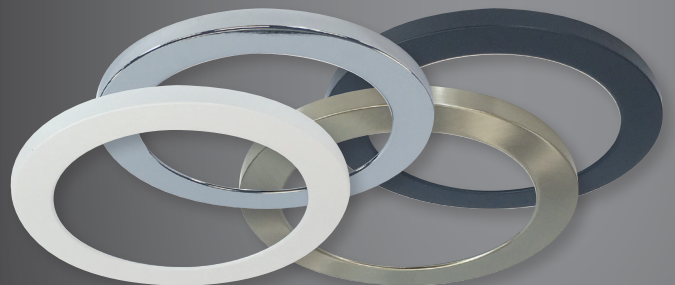

ELO SERIES

6", 8", 11" AND 16"
LED LUMINAIRES

▶ **Surface or Pendant Mount**

Easy installation over junction box
Pendant Kit available for 16"

▶ **Four Sizes**

6" / 700lm / 12W; 8" / 1100lm / 18W;
11" / 1700lm / 24W or 16" / 2200lm / 20W
Minimal 1/2" depth

▶ **Dedicated CCT**

2700K, 3000K, 3500K,
4000K or 5000K
80CRI (ELO) or 90CRI (ELO+)

▶ **ELO+ Decorative Ring**

Black, Brushed Nickel, Chrome
or Matte Powder White finish

▶ **Dimmable**

Triac or ELV dimming

▶ **Listings & Warranty**

ENERGY STAR Certified
5-Year Limited Warranty
CA Title 24 JA8-2019 (ELO+)

NELOCAC-6
6" ELO

NELOCAC-8
8" ELO

NELOCAC-11
11" ELO

NELOCAC-16R /
NELOCAC-16PKW
16" ELO w/ Pendant Kit

Decorative Rings for ELO+