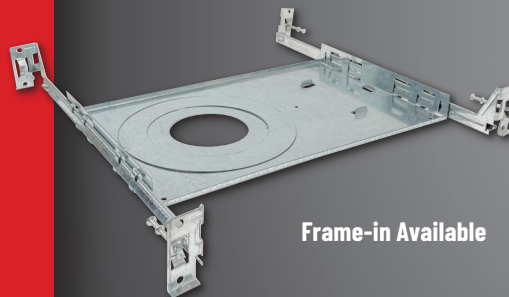

NORA[®]
LIGHTING

THEIA SERIES

TUNABLE LED DOWNLIGHT

- **Three Sizes and Outputs**
4" delivers 850 lm
6" delivers 1200lm
8" delivers 1800lm
- **Five Selectable CCT**
2700K, 3000K, 3500K, 4000K , 5000K
Built-in switch on junction box
- **120V Input**
Triac or ELV dimming
- **No Housing Required**
Pre-wired junction box included
- **Construction Grade**
New Install or Remodel applications
Frame-in available (not required)
- **Listings & Warranty**
ENERGY STAR Certified
cETLus classified for Wet locations
5-Year limited warranty

Selectable
CCT

NLTH-41TW-MPW
850 lm

NLTH-61TW-MPW
1200lm

NLTH-81TW-MPW
1800lm

Frame-in Available

RECESSED