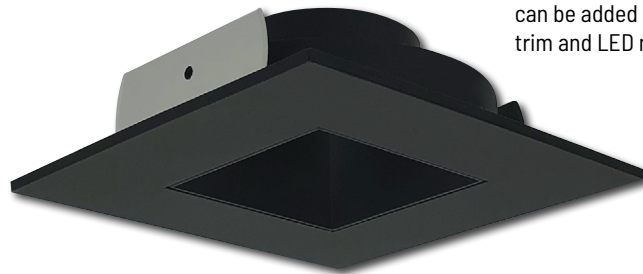

Field Changeable Optics
Each module includes spot, narrow flood and flood optics

Optional Accessories
can be added anytime between trim and LED module