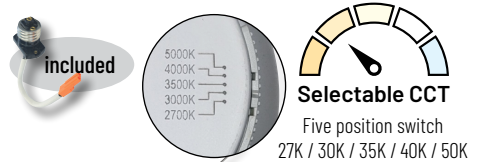

Remodel

- [NHRIC-5LMRAT*](#) 5" ICAT Dedicated LED
- [NHRIC-527LMRAT*](#) 5" ICAT Shallow Dedicated LED
- [NHRIC-5040AT](#) 5" ICAT Line Voltage
- [NHRIC-5270AT](#) 5" ICAT Shallow Line Voltage
- [NHRIC-6LMRAT*](#) 6" ICAT Dedicated LED
- [NHRIC-27LMRAT*](#) 6" ICAT Shallow Dedicated LED
- [NHRIC-170AT](#) 6" ICAT Line Voltage
- [NHRIC-170NBAT](#) 6" ICAT Line Voltage (No Bracket)
- [NHRIC-270AT](#) 6" ICAT Shallow Line Voltage
- [NHR-26Q](#) 6" Line Voltage

* Nora LED Dedicated housings are listed for use only with Nora LED Retrofits.

¹ Housings include a step down transformer

LABELS AND LISTINGS

- cETLus classified for Wet Locations
- [5-Year Limited Warranty](#)
- Meets ASTM-E283 Air-Tight requirements
- FCC compliant
- Certified to the high efficacy requirements of California Title 24 JA8-2022

Type

Project

Catalog No.

Notes

Performance Data

Part Number	Lumens	CCT
NOXAC-5632TWWW	1037lm	2700K
NOXAC-5632TWWW	1089lm	3000K
NOXAC-5632TWWW	1175lm	3500K
NOXAC-5632TWWW	1169lm	4000K
NOXAC-5632TWWW	1113lm	5000K

PRODUCT IMAGES AND DIMENSIONS