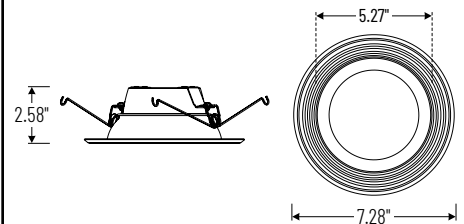

5"/6" AC Onyx LED Retrofit Baffle with Selectable CCT

Finish

NOXAC-5632TWWW = White Finish

Optional Accessories

Description

- NOX-56EYELIDW = 5"/6" Round White Eyelid
- NOX-56OR-W = 5"/6" Round White Oversize Ring
- NRA-211SM = Medium base screw-in socket (included w/ each)
- NRA-212SM = Socket adapter for use with GU24 housings

Example: NOXAC-5632TWWW = 5"/6" AC Onyx LED Round Retrofit Baffle with Selectable CCT, White Baffle / White Flange