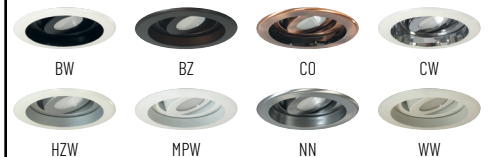

### PRODUCT IMAGES AND DIMENSIONS

**NRM3-64**  
Surface Adjustable

**NRM3-67**  
Adjustable  
Regressed Baffle

**NRM3-69**  
Adjustable  
Regressed Reflector

| Available Finishes | BW | BZ | C | CO | CW | HZW | MPW | NN | WW |
|--------------------|----|----|---|----|----|-----|-----|----|----|
| <b>64</b>          |    |    | • |    |    |     | •   | •  | •  |
| <b>67</b>          | •  | •  |   |    |    |     | •   | •  | •  |
| <b>69</b>          | •  | •  |   | •  | •  | •   | •   | •  | •  |