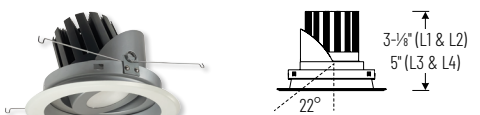

NRM3-69
Adjustable
Regressed Reflector