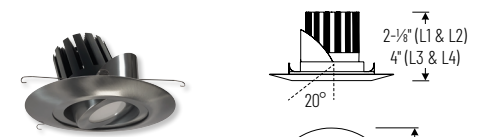

6" Marquise III Adjustable Trims

Source: 11W to 26W

900lm to 2500lm

Type

Project

Catalog No.

Notes

PRODUCT DESCRIPTION

Marquise III downlights includes Signify® Fortimo COB LED technology for better optic control with three specified beam spreads. Beam spreads focus the light down to the work plane from high ceiling applications.

FEATURES

- Trims adjust up to 22°
- Signify® Fortimo COB LED technology
- Spot, Narrow or Flood beam spreads
- 2700K, 3000K, 3500K and 4000K @ 90+ CRI

CONSTRUCTION

Trim: Aluminum gimbal can be adjusted up to 22° vertically and 359° horizontally. Regressed trims are available with high grade reflector or baffle with deep grooves to reduce aperture glare. Trims include torsion springs to mount securely to housings.

ELECTRICAL	L1	L2	L3	L4
Delivered Lumens	900lm	1500lm	2000lm	2500lm
Wattage	11W max.	16W max.	22W max.	26W max.
Color Temperature	2700K, 3000K, 3500K or 4000K			
Color Rendering Index	90+ CRI			
Beam Spread	Spot, Narrow Flood or Flood			
Compatible Housings	NHMIC3-6L1 NHMICD3-6L NHRMIC3-6L1	NHMIC3-6L2 NHMICD3-6L2 NHRMIC3-6L2	NHM3-6L3 NHMICD3-6L3 NHRM3-6L3	NHM3-6L4 NHMICD3-6L4 NHRM3-6L4
Lifetime	50,000 hours @ L70			

LABELS AND LISTINGS

- cULus Listed for Damp Location when used with compatible housing
- [5-Year Limited Warranty](#)
- Certified to the high efficacy requirements of California Title 24 JA8-2022
- ASTM E283 for Air-Tight
- FCC compliant

PRODUCT IMAGES AND DIMENSIONS

NRM3-64
Surface Adjustable