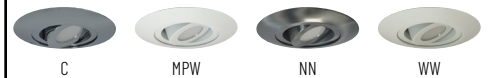

NRM3-64
Surface Adjustable