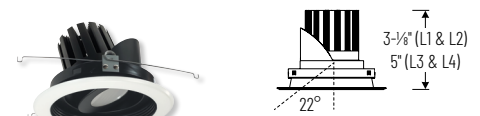

NRM3-67
Adjustable
Regressed Baffle