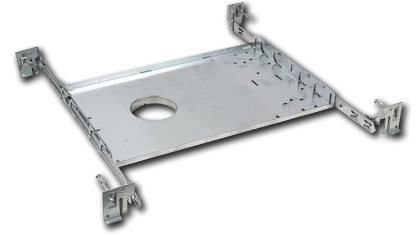

NFC-R231

New Construction Frame-In with Collar for 1" Iolite Can-less Downlights

Type _____

Project _____

Catalog No. _____

Notes _____

PRODUCT DESCRIPTION

New construction frame-in with collar can be used to assist installing can-less downlights.

Mounting: Bar hangers are adjustable from 13-3/4" to 26" with integral nails. Bar hangers are slotted for T-bar ceiling grids.

COMPATIBLE LUMINAIRE

[NIOC-1RNB](#): 1" Iolite Can-less Round Bullnose

[NIOC-1RNG](#): 1" Iolite Can-less Round Downlight

[NIOC-1SNG](#): 1" Iolite Can-less Square Downlight

PRODUCT IMAGES AND DIMENSIONS

New Construction Frame-In with Collar

Description

NFC-R231 = New Construction Frame-In with Collar

Example: **NFC-R231** = New Construction Frame-In with Collar