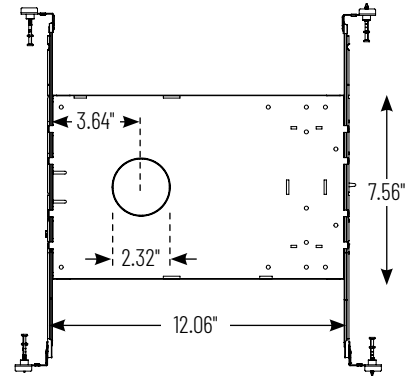

NFC-R231

New Construction Frame-In with Collar for 1" Iolite Can-less Downlights

Type _____

Project _____

Catalog No. _____

Notes _____

PRODUCT DESCRIPTION

New construction frame-in with collar can be used to assist installing can-less downlights.

Mounting: Bar hangers are adjustable from 13-3/4" to 26" with integral nails. Bar hangers are slotted for T-bar ceiling grids.

COMPATIBLE LUMINAIRE

[NIOC-1RNB](#): 1" Iolite Can-less Round Bullnose

[NIOC-1RNG](#): 1" Iolite Can-less Round Downlight

[NIOC-1SNG](#): 1" Iolite Can-less Square Downlight

PRODUCT IMAGES AND DIMENSIONS

New Construction Frame-In with Collar

Description

NFC-R231 = New Construction Frame-In with Collar

Example: **NFC-R231** = New Construction Frame-In with Collar