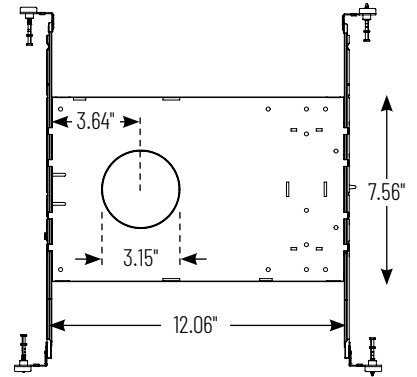

### PRODUCT DESCRIPTION

New construction frame-in with collar can be used to assist installing can-less downlights.

**Mounting:** Bar hangers are adjustable from 13-3/4" to 26" with integral nails. Bar hangers are slotted for T-bar ceiling grids.

### COMPATIBLE LUMINAIRE

[NIOC-2RNB](#): 2" Iolite Can-less Round Bullnose

[NIOC-2RND](#): 2" Iolite Can-less Round Downlight

[NIOC-2RPH](#): 2" Iolite Can-less Round Pinhole

[NIOC-2SNSQ](#): 2" Iolite Can-less Square Downlight

### PRODUCT IMAGES AND DIMENSIONS