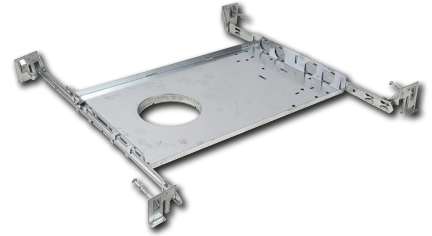

### PRODUCT DESCRIPTION

New construction frame-in with collar can be used to assist installing can-less downlights.

**Mounting:** Bar hangers are adjustable from 13-3/4" to 26" with integral nails. Bar hangers are slotted for T-bar ceiling grids.

### COMPATIBLE LUMINAIRE

[NIOC-2RNB](#): 2" Iolite Can-less Round Bullnose

[NIOC-2RND](#): 2" Iolite Can-less Round Downlight

[NIOC-2RPH](#): 2" Iolite Can-less Round Pinhole

[NIOC-2SNSQ](#): 2" Iolite Can-less Square Downlight

### PRODUCT IMAGES AND DIMENSIONS