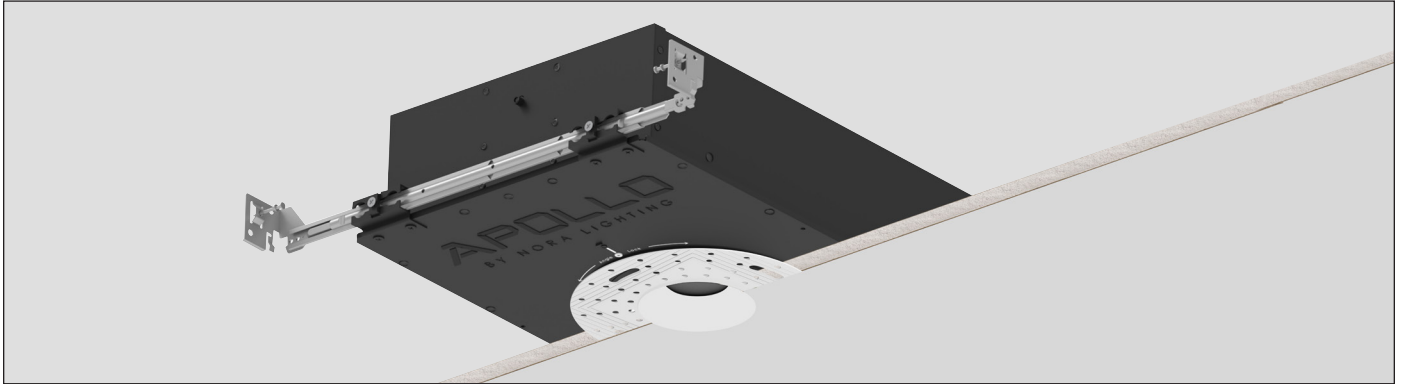

APOLLO BY NORA®

APOLLO

3" SPECIFICATION GRADE LUMINAIRES
ROUND OR SQUARE APERTURE
FLANGED / FLANGELESS / WOOD CEILING

Introducing Apollo - a sleek, three-inch recessed lighting solution that combines cutting-edge COB LED technology with architectural-grade finishes and advanced TIR optics. Available in flanged and trimless options, Apollo is ideal for millwork applications, offering exceptional glare control and a range of versatile dimming protocols. Whether you're illuminating residential or commercial spaces, Apollo ensures a seamless blend of style and performance, with a focus on precision and efficiency.

Romex Strain Relief
Accepts two NM cables

Reinforced Bar Hangers
with two locking positions

Mud Ring
Die-Cast Aluminum with
Knife Edge Appearance

Housing Features

Shallow Housing

Designed for use in ceiling plenums with limited space. Quiet ceiling appearance with 45° visual cut-off to LED Source.

Perfect Alignment

Fine-tuning screw for aligning square collars. Lock housing in place and install ceiling for symmetric appearance.

Total Internal Reflection (TIR) Optics

Specify Field changeable (26° to 55°) and Fixed (10° to 15°)

Housing Features

One Housing for Various Ceiling Types

Drywall (Flanged or Trimless) & Wood/Stone/Tile (Flangeless)

Adjustable LED Mechanism

Tool-Free Locking with 361° horizontal rotation and 45° tilt

45° Tilt