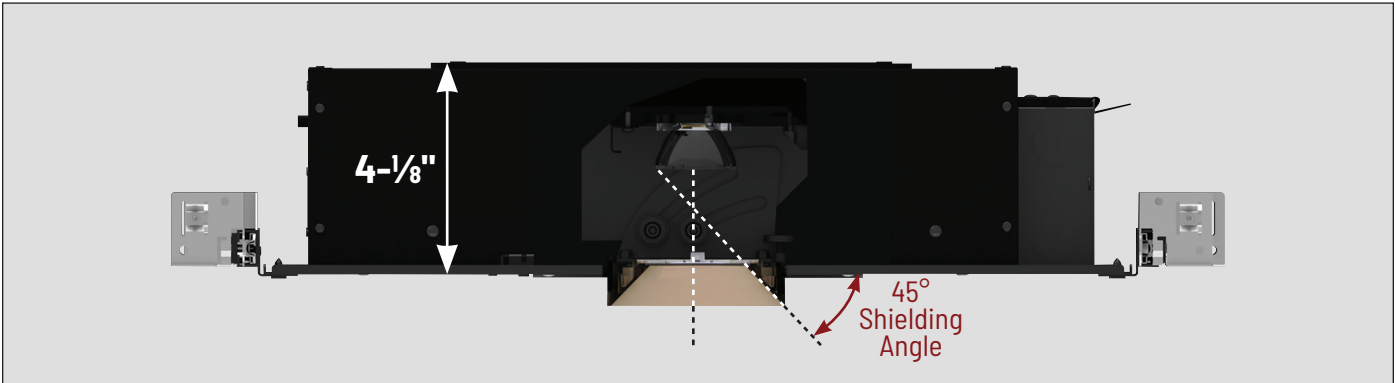

Romex Strain Relief
Accepts two NM cables

Reinforced Bar Hangers
with two locking positions

Mud Ring
Die-Cast Aluminum with
Knife Edge Appearance

Housing Features

Shallow Housing

Designed for use in ceiling plenums with limited space. Quiet ceiling appearance with 45° visual cut-off to LED Source.

Perfect Alignment

Fine-tuning screw for aligning square collars. Lock housing in place and install ceiling for symmetric appearance.

Total Internal Reflection (TIR) Optics

Specify Field changeable (26° to 55°) and Fixed (10° to 15°)