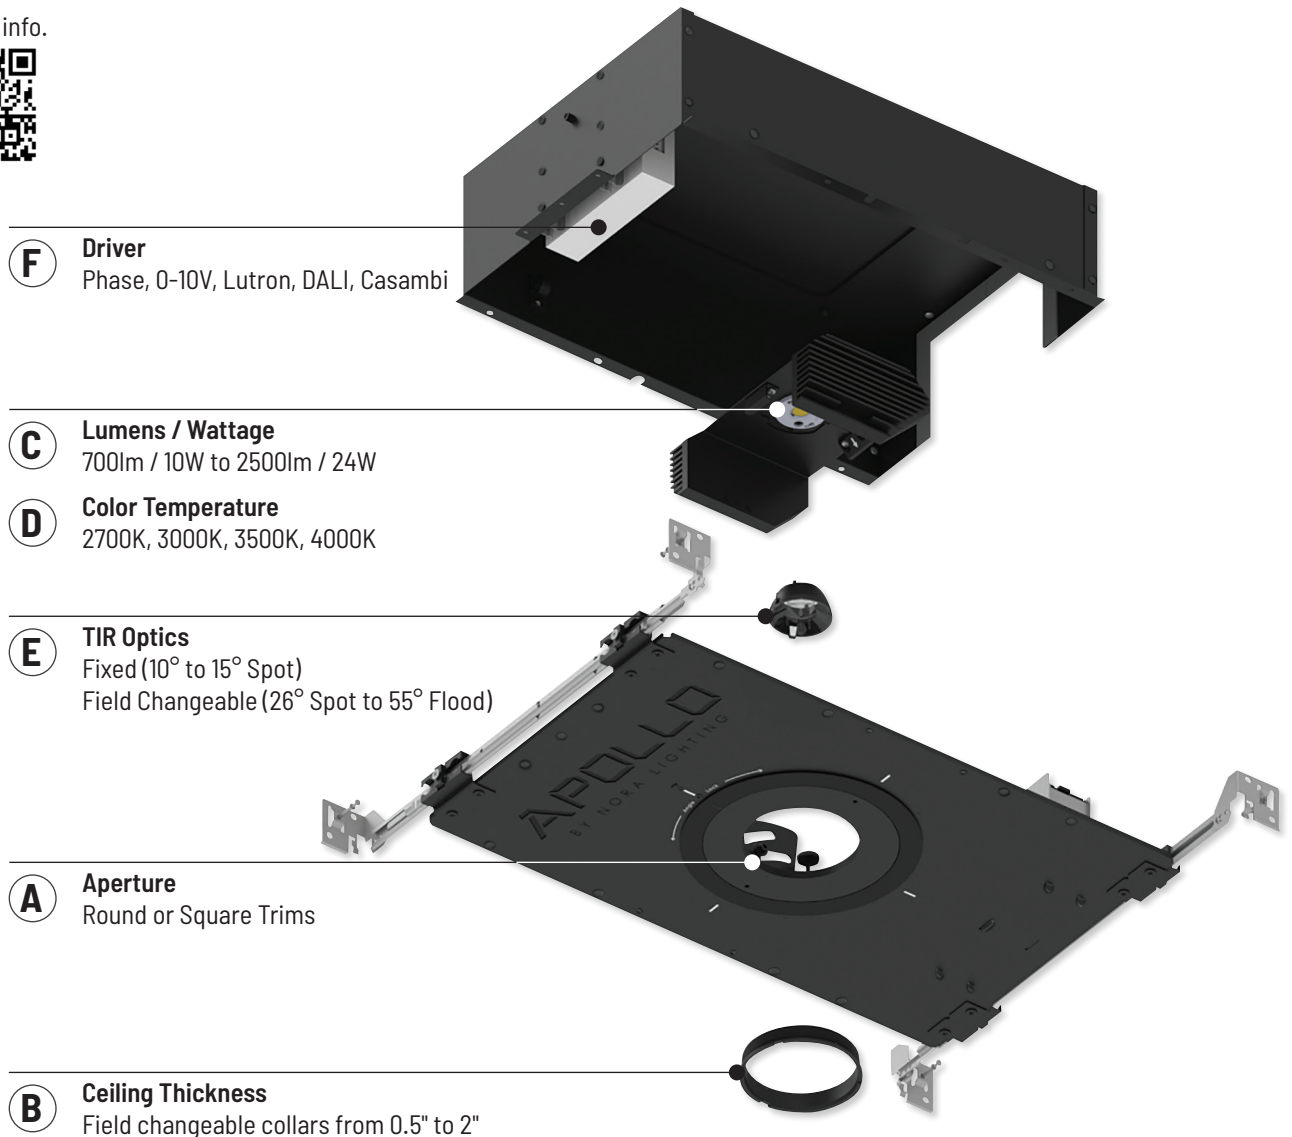

Housing Ordering Matrix

A	B	C	D	E	F
Aperture ☐ NHAPNIC-3R (Round & Fixed Optic) ☐ NHAPNIC-3S (Square & Fixed Optic)	Ceiling Thickness ☐ 05 (0.5" to 0.875") ☐ 10 (0.875" to 1.25") ☐ 15 (1.25" to 1.625") ☐ 20 (1.625" to 2")	Lumens / Wattage ☐ L1 (700lm / 10W) ☐ L2 (950lm / 20W) ☐ L3 (1350lm / 23W)	CCT ☐ 27 (27K) ☐ 30 (30K) ☐ 35 (35K) ☐ 40 (40K)	Beam Spread ☐ 10D *L1 only* (10° Spot) ☐ 12D *L2 only* (12° Spot) ☐ 15D *L3 only* (15° Spot) ☐ 25D (26° Spot) ☐ 40D (38° Narrow Flood) ☐ 55D (55° Flood)	Driver ☐ P (120V Phase; 3%) ☐ C (120-277V 0-10V; 1%) ☐ CO1 *L1, L2 & L3 only* (120-277V 0-10V; 0.1%) ☐ CAS *L2, L3 & L4 only* (120/277V Casambi; 1%) ☐ DAL *L2, L3 & L4 only* (120-277V DALI-2; 1%) ☐ AWNR (120-277V Lutron Athena; 1%) ☐ LO1 *L1, L2 & L3 only* (120/277V Lutron EcoSystem; 0.1%)
☐ NHAPIC-3R (Round & Field Changeable Optic) ☐ NHAPIC-3S (Square & Field Changeable Optic)	☐ 05 (0.5" to 0.875") ☐ 10 (0.875" to 1.25") ☐ 15 (1.25" to 1.625") ☐ 20 (1.625" to 2")	☐ L1 (1000lm / 10W) ☐ L2 (1500lm / 15W) ☐ L3 (2000lm / 20W) ☐ L4 (2500lm / 24W)	☐ 27 (27K) ☐ 30 (30K) ☐ 35 (35K) ☐ 40 (40K)	☐ 25D (26° Spot) ☐ 40D (38° Narrow Flood) ☐ 55D (55° Flood)	☐ P (120V Phase; 3%) ☐ C (120-277V 0-10V; 1%) ☐ CO1 *L1, L2 & L3 only* (120-277V 0-10V; 0.1%) ☐ CAS *L2, L3 & L4 only* (120/277V Casambi; 1%) ☐ DAL *L2, L3 & L4 only* (120-277V DALI-2; 1%) ☐ AWNR (120-277V Lutron Athena; 1%) ☐ LO1 *L1, L2 & L3 only* (120/277V Lutron EcoSystem; 0.1%)

Scan for info.