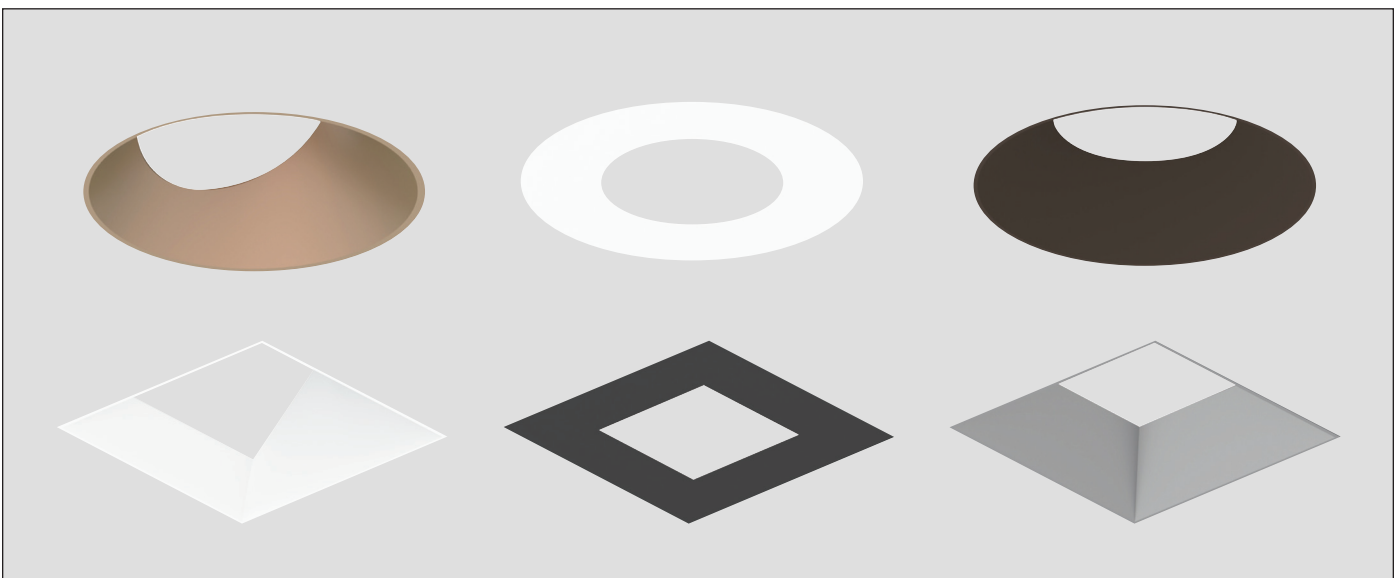

Romex Strain Relief
Accepts two NM cables

Reinforced Bar Hangers
with two locking positions

Mud Ring
Die-Cast Aluminum with
Knife Edge Appearance

Housing Features

Shallow Housing

Designed for use in ceiling plenums with limited space. Quiet ceiling appearance with 45° visual cut-off to LED Source.

Scan for info.

Trim Features

Knife Edge Appearance (Flangeless)

For use in millwork applications or with trimless mud plate

Micro Flange

Precision crafted die-cast aluminum

Three Trim Types

Wall Wash, Pinhole and Downlight (all trims are compatible with the adjustable LED mechanism)