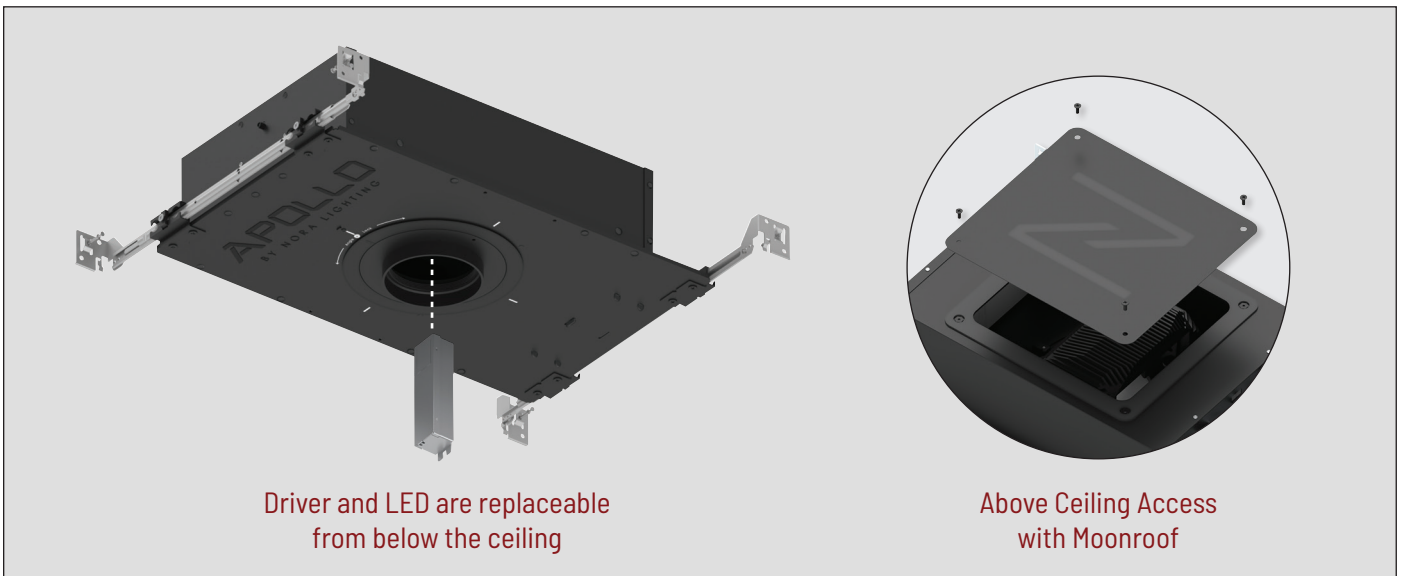

Romex Strain Relief
Accepts two NM cables

Reinforced Bar Hangers
with two locking positions

Mud Ring
Die-Cast Aluminum with
Knife Edge Appearance

Housing Features

Shallow Housing

Designed for use in ceiling plenums with limited space. Quiet ceiling appearance with 45° visual cut-off to LED Source.

Perfect Alignment

Fine-tuning screw for aligning square collars. Lock housing in place and install ceiling for symmetric appearance.

Total Internal Reflection (TIR) Optics

Specify Field changeable (26° to 55°) and Fixed (10° to 15°)

Housing Features

One Housing for Various Ceiling Types

Drywall (Flanged or Trimless) & Wood/Stone/Tile (Flangeless)

Adjustable LED Mechanism

Tool-Free Locking with 361° horizontal rotation and 45° tilt

45° Tilt

361° Horizontal Rotation

Tool-Free Locking

Serviceability

Accessible from below and above ceiling access

Driver and LED are replaceable from below the ceiling

Above Ceiling Access with Moonroof

Housing Ordering Matrix