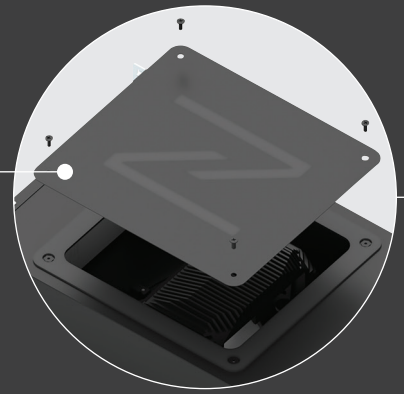

Detachable Roof

Easy maintenance with above ceiling access

10°

12°

15°

26°

38°

55°

Field Changeable TIR Optics

26° Spot to 55° Narrow Flood
(10° to 15° optics are fixed)