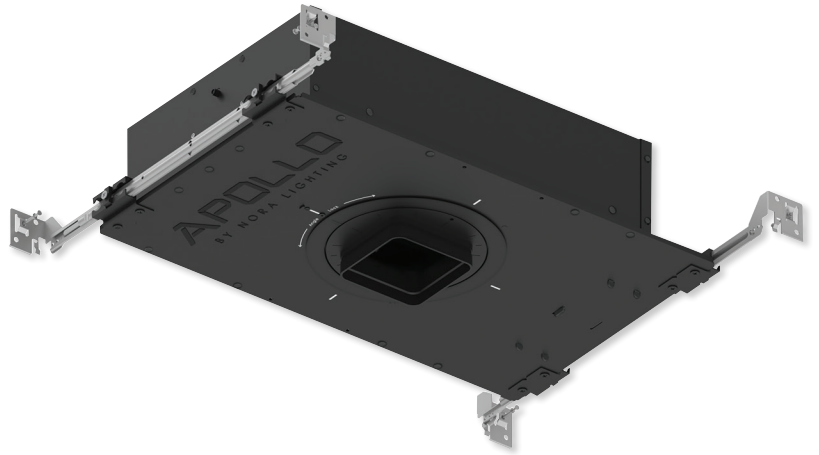

APOLLO BY NORA®

APOLLO

3" SPECIFICATION GRADE LUMINAIRES
ROUND OR SQUARE APERTURE
FLANGED / FLANGELESS / WOOD CEILING

Introducing Apollo - a sleek, three-inch recessed lighting solution that combines cutting-edge COB LED technology with architectural-grade finishes and advanced TIR optics. Available in flanged and trimless options, Apollo is ideal for millwork applications, offering exceptional glare control and a range of versatile dimming protocols. Whether you're illuminating residential or commercial spaces, Apollo ensures a seamless blend of style and performance, with a focus on precision and efficiency.

Romex Strain Relief
Accepts two NM cables

Reinforced Bar Hangers
with two locking positions

Mud Ring
Die-Cast Aluminum with
Knife Edge Appearance

Housing Features

Shallow Housing

Designed for use in ceiling plenums with limited space. Quiet ceiling appearance with 45° visual cut-off to LED Source.