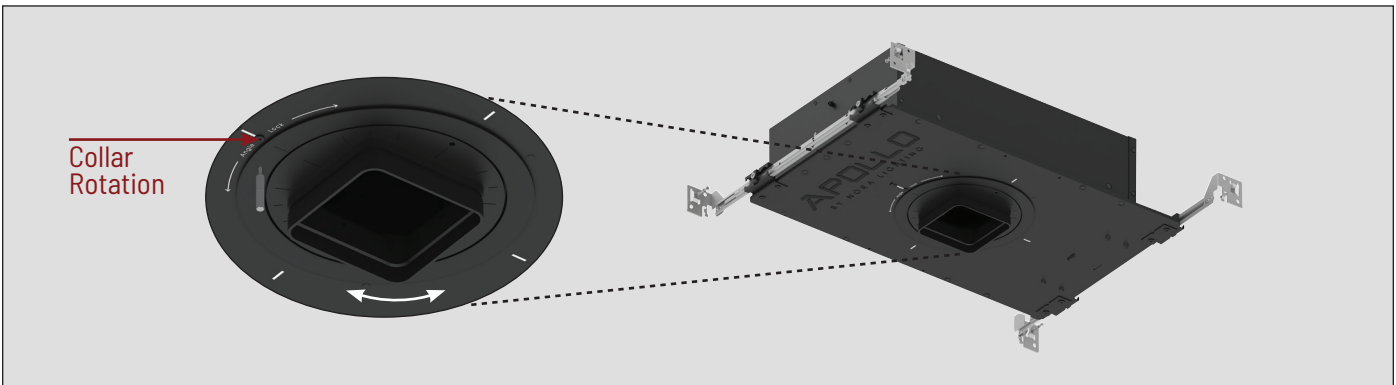

Romex Strain Relief
Accepts two NM cables

Reinforced Bar Hangers
with two locking positions

Mud Ring
Die-Cast Aluminum with
Knife Edge Appearance

Housing Features

Shallow Housing

Designed for use in ceiling plenums with limited space. Quiet ceiling appearance with 45° visual cut-off to LED Source.

Perfect Alignment

Fine-tuning screw for aligning square collars. Lock housing in place and install ceiling for symmetric appearance.

Total Internal Reflection (TIR) Optics

Specify Field changeable (26° to 55°) and Fixed (10° to 15°)