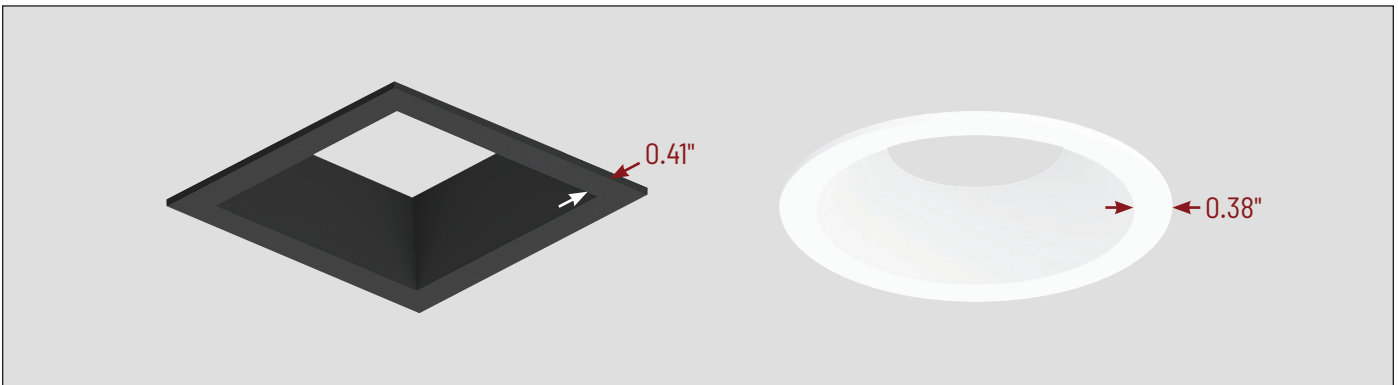

Scan for info.

Trim Features

Knife Edge Appearance (Flangeless)

For use in millwork applications or with trimless mud plate

Micro Flange

Precision crafted die-cast aluminum

Three Trim Types

Wall Wash, Pinhole and Downlight (all trims are compatible with the adjustable LED mechanism)