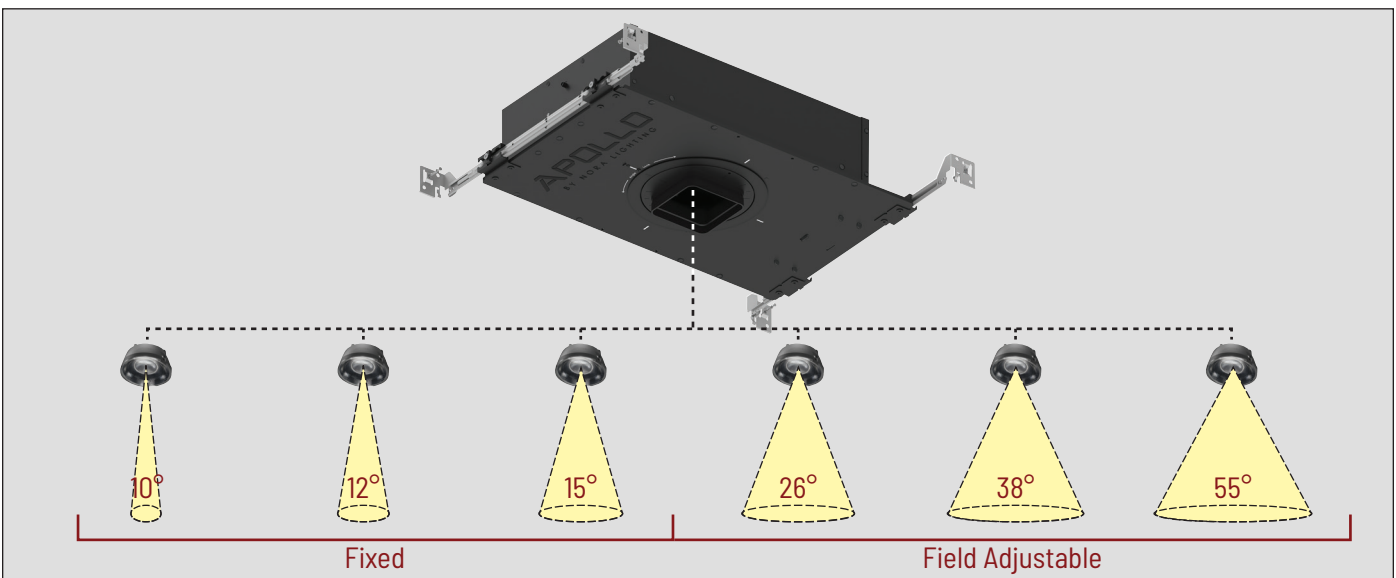

Romex Strain Relief
Accepts two NM cables

Reinforced Bar Hangers
with two locking positions

Mud Ring
Die-Cast Aluminum with
Knife Edge Appearance

Housing Features

Shallow Housing

Designed for use in ceiling plenums with limited space. Quiet ceiling appearance with 45° visual cut-off to LED Source.

Perfect Alignment

Fine-tuning screw for aligning square collars. Lock housing in place and install ceiling for symmetric appearance.

Total Internal Reflection (TIR) Optics

Specify Field changeable (26° to 55°) and Fixed (10° to 15°)