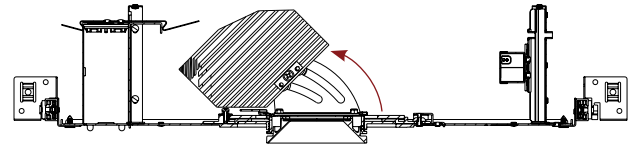

1. **2** Before installation, adjust LED mechanism to desired position. Refer to housing instruction sheet for more information.