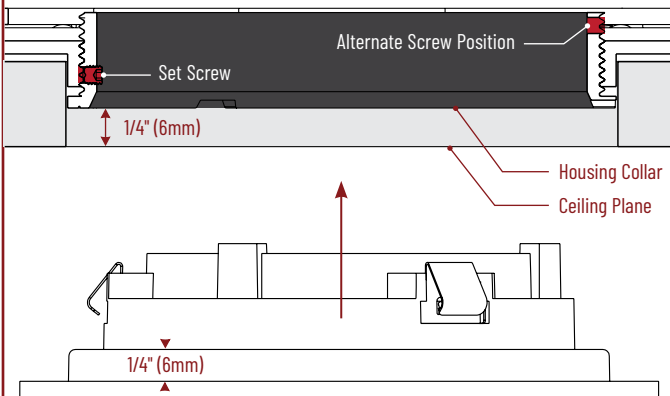

Installation Instructions

NAPF-3RDN

3" Apollo Round Flanged Downlight

READ PRIOR TO ATTEMPTING INSTALLATION
ALWAYS TURN OFF MAIN POWER BEFORE INSTALLATION
INSTALLATION SHOULD BE CARRIED OUT BY YOUR LOCAL ELECTRICIAN

INSTALLATION INSTRUCTIONS

- 1** Ensure housing collar is 1/4" (6mm) from the ceiling plane. Refer to housing instruction sheet for more information.

- 2** Before installation, adjust LED mechanism to desired position. Refer to housing instruction sheet for more information.