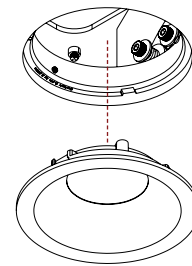

COMPATIBLE HOUSING	DESCRIPTION	INSTRUCTION SHEET
NHAP-3R	3" Apollo Round Non-IC Air-Tight Housing with Field Changeable Optic	Link
NHAPIC-3R	3" Apollo Round IC Air-Tight Housing with Field Changeable Optic	Link
NHAPNIC-3R	3" Apollo Round IC Air-Tight Housing with Fixed Optic	Link

INSTALLATION INSTRUCTIONS

- 1** Ensure housing collar is 1/4" (6mm) from the ceiling plane. Refer to housing instruction sheet for more information.

- 2** Before installation, adjust LED mechanism to desired position. Refer to housing instruction sheet for more information.

- 3** Insert trim into housing collar, making sure it snaps flush to the ceiling plane.

- 4** Installation is complete.