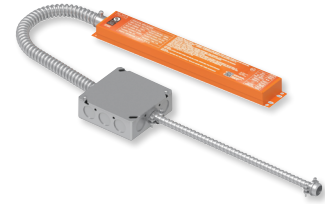

Remote Emergency Kit

NEPK-20LEDUNV-JB

20W Emergency driver attached to junction box and remote test switch included. Battery operates luminaire at 7W for 90 minute emergency operation on fully charged battery.