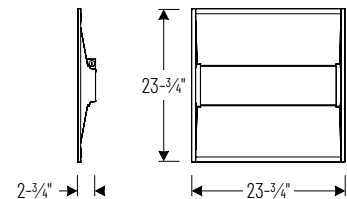

### PRODUCT IMAGES AND DIMENSIONS

Selectable Lumens

Three position sliding switch

Selectable CCT

Five position sliding switch  
30K / 35K / 40K / 50K / 65K

NPTCBSW-22/SCW  
2' x 2' LED Troffer

NPTCBSW-24/SCW  
2' x 4' LED Troffer