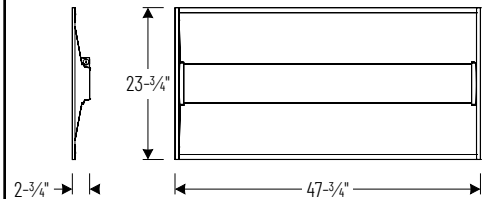

### PRODUCT IMAGES AND DIMENSIONS

Selectable Lumens

Three position sliding switch

Selectable CCT

Five position sliding switch  
30K / 35K / 40K / 50K / 65K

NPTCBSW-22/SCW  
2' x 2' LED Troffer

NPTCBSW-24/SCW  
2' x 4' LED Troffer