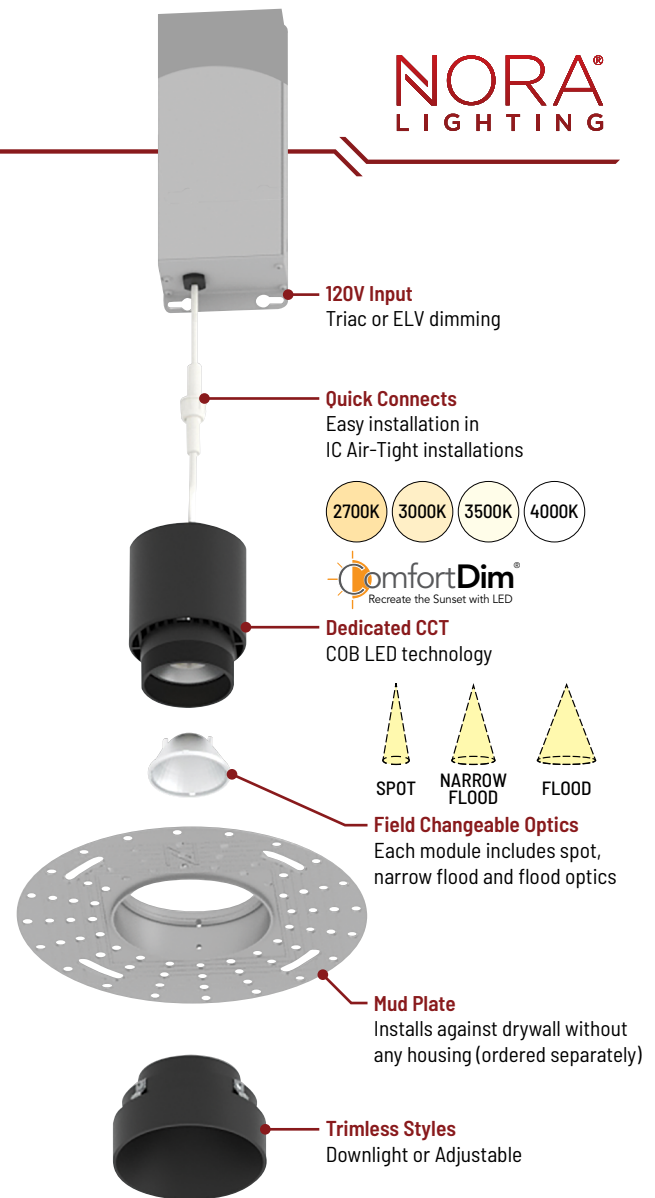

IOLITE CAN-LESS TRIMLESS

4" Specification Grade Downlights No Housing Needed!

Trimless installations have no exposed trim flange and are considered the premium finishing technique. The trimless effect requires the installation of the trimless mud ring after the drywall is installed. A professional drywall finisher floats the ceiling to blend in the mud ring, sands and paints. The reflector is then inserted into the ring and the result is a spectacular, minimalist appearance with no flange.

FEATURES

- No housing required - IC Air-Tight rated
- Easy installation for remodel or new construction applications
- Components ordered a la carte (four part system)
- Same appearance as standard Iolite trim from below the ceiling
- Delivering up to 1100 lumens
- 2700K, 3000K, 3500K, 4000K or Comfort Dim at 90+ CRI
- Field changeable optics included with LED modules
- 120V input; Triac or ELV dimming
- 5-year limited warranty
- cULus Listed for Wet Locations (Adjustable is damp location rated)
- Certified to the requirements of California Title 24 JA8-2025

IOLITE CAN-LESS TRIMLESS ORDERING MATRICES

Remote Driver

NJCB-12
Remote Driver

IOLITE CAN-LESS REMOTE DRIVERS	
PART NUMBER	DESCRIPTION
NJCB-12	12W Driver Box for 4" Iolite Can-less
Input Voltage: 120VAC Dimming: Triac or ELV Includes 7" quick connect for easy connection to compatible LED module	

LED Modules

NIOC-24LED
1100lm LED Module

IOLITE CAN-LESS LED MODULES		
PART NUMBER	DESCRIPTION	CCT
NIOC-24LED	1100lm LED Module for 4" Iolite Can-less	927X 2700K 930X 3000K 935X 3500K 940X 4000K 9CDX Comfort Dim
Input Voltage: 36VDC (requires compatible remote driver) Color Rendering Index: 90+ CRI Includes three field changeable optics (optional frosted and TIR available)		