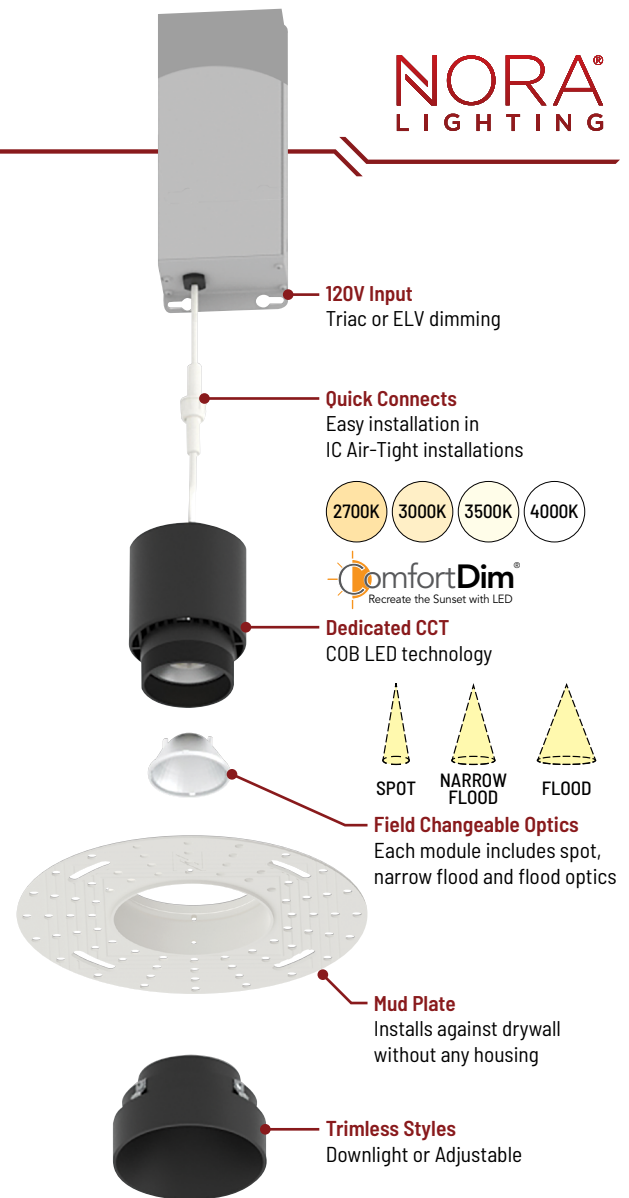

IOLITE CAN-LESS TRIMLESS

4" Specification Grade Downlights No Housing Needed!

Trimless installations have no exposed trim flange and are considered the premium finishing technique. The trimless effect requires the installation of the trimless mud ring after the drywall is installed. A professional drywall finisher floats the ceiling to blend in the mud ring, sands and paints. The reflector is then inserted into the ring and the result is a spectacular, minimalist appearance with no flange.

FEATURES

- No housing required - IC Air-Tight rated
- Easy installation for remodel or new construction applications
- Components ordered a la carte (four part system)
- Same appearance as standard Iolite trim from below the ceiling
- Delivering up to 1100 lumens
- 2700K, 3000K, 3500K, 4000K or Comfort Dim at 90+ CRI
- Field changeable optics included with LED modules
- 120V input; Triac or ELV dimming
- 5-year limited warranty
- cULus Listed for Wet Locations (Adjustable is damp location rated)
- Certified to the requirements of California Title 24 JA8-2025

IOLITE CAN-LESS TRIMLESS ORDERING MATRICES

Remote Driver

NJCB-12
Remote Driver

IOLITE CAN-LESS REMOTE DRIVERS	
PART NUMBER	DESCRIPTION
NJCB-12	12W Driver Box for 4" Iolite Can-less
Input Voltage: 120VAC Dimming: Triac or ELV Includes 16.5" quick connect for easy connection to compatible LED module	

LED Modules

NIOC-24LED
1100lm LED Module

IOLITE CAN-LESS LED MODULES		
PART NUMBER	DESCRIPTION	CCT
NIOC-24LED	1100lm LED Module for 4" Iolite Can-less	927X 2700K 930X 3000K 935X 3500K 940X 4000K 9CDX Comfort Dim
Input Voltage: 36VDC (requires compatible remote driver) Color Rendering Index: 90+ CRI Includes three field changeable optics (optional frosted and TIR available)		